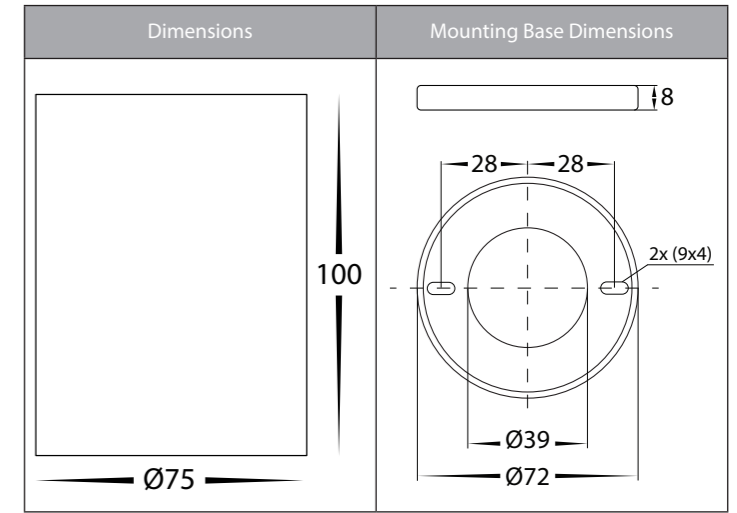

Optional Havit Compatible Accessories

Image	Part Number	Description	Barcode
	HV5841-GR	Gold Insert	9350418028549
	HV5841-BR	Black Insert	9350418028556
	HV5841-CR	Chrome Insert	9350418028563
	HV9625	Triac Dimmer	9350418001795

Chrome Insert