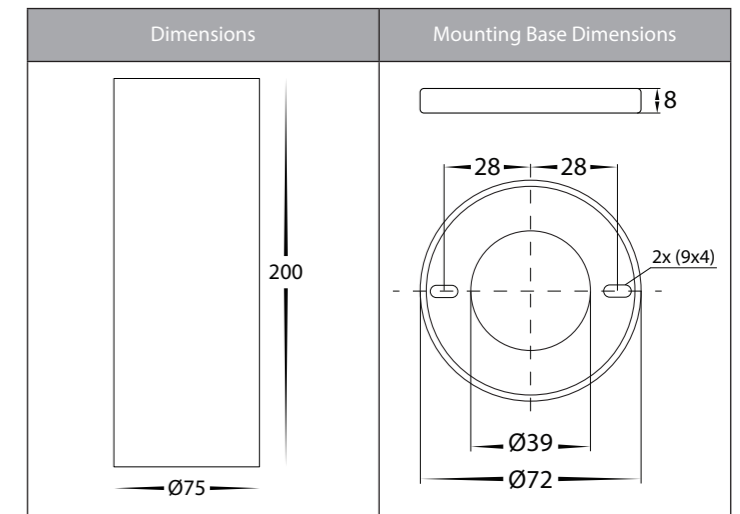

Nella Aluminium Surface Mounted Downlights

Product Specifications

Name	Nella
Material	Aluminium
Colour	Black or White
IP Rating	IP54
Installation Type	Ceiling - Surface Mounted
Lamp Base	Built in LED
Max Wattage	7w
Protection Class	240v Model - 1 (Earth Required) 12v DC Model - 3 (Low Voltage, No Earth Required)
Lamp Expectancy	>30,000hrs
Diffuser Type	Plastic
CRI	CRI>90
Dimmable	Yes - Triac (240V Models Only)
IK Rating	IK08
Warranty	3 Years Replacement*

Chrome Insert

Gold Insert

Product Ordering

Image	Part Number	Colour Temp	Lumens	Input Voltage	Beam Angle	Included LED	Barcode
	HV5841S-BLK-EXT	2700k 3000k 4000k 5000k 5700k	499lm 512lm 558lm 593lm 601lm	240v AC	60°	Five Colour 7w Built in LED	9350418029454
	HV5841S-BLK-EXT-12V	2700k 3000k 4000k 5000k 5700k	499lm 512lm 558lm 593lm 601lm	12v DC	60°	Five Colour 7w Built in LED	9350418033406
	HV5841S-WHT-EXT	2700k 3000k 4000k 5000k 5700k	499lm 512lm 558lm 593lm 601lm	240v AC	60°	Five Colour 7w Built in LED	9350418033413
	HV5841S-WHT-EXT-12V	2700k 3000k 4000k 5000k 5700k	499lm 512lm 558lm 593lm 601lm	12v DC	60°	Five Colour 7w Built in LED	9350418033390