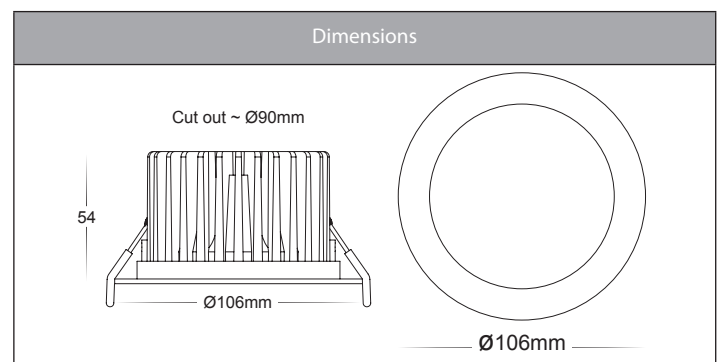

Ora Five Colour 316 Stainless Steel Semi Deep Recessed Downlight

Product Specifications

Name	Ora
Material	316 Stainless Steel Face + Aluminium Body
Colour	Stainless Steel
Cut Out	90mm
Tilt	No
IP Rating	IP54 - Front of Fitting Only
Installation Type	Ceiling - Recessed
Lamp Base	Built in LED
Protection Class	240v = 2 (No Earth Required)
Max Wattage	12w
Lamp Expectancy	<30,000hrs
Diffuser Type	Plastic
IC Rating	IC-4
CRI	CRI>90
Dimmable	Yes - Triac
IK Rating	IK08
Warranty	3 Years Replacement*

Optional Havit Compatible Accessories

Image	Part Number	Description
	HV9625	Triac Dimmer when used with Triac Dimmable Drivers

Product Ordering

Image	Part Number	Colour Temp	Lumens	Input Voltage	Beam Angle	Included LED	Barcode
	HV5530S-SS316	2700K 3000k 4000k 5000K 5700k	890kn 935lm 1020lm 1095lm 1105lm	240v AC Supplied with Flex & Plug	60°	Five Colour 12w Built in LED	9350418032119