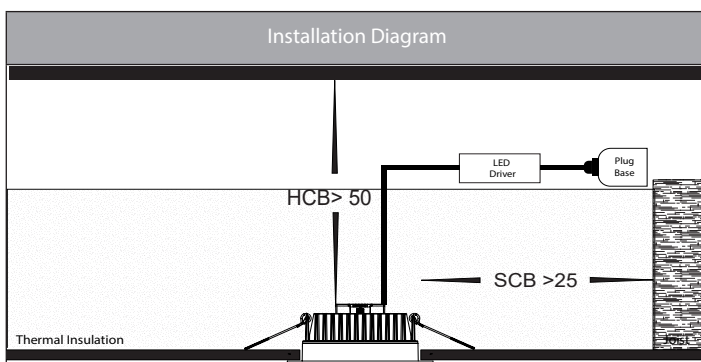

Ora Five Colour 316 Stainless Steel Semi Deep Recessed Downlight

Product Specifications

Name	Ora
Material	316 Stainless Steel Face + Aluminium Body
Colour	Stainless Steel
Cut Out	90mm
Tilt	No
IP Rating	IP54 - Front of Fitting Only
Installation Type	Ceiling - Recessed
Lamp Base	Built in LED
Protection Class	240v = 2 (No Earth Required)
Max Wattage	12w
Lamp Expectancy	<30,000hrs
Diffuser Type	Plastic
IC Rating	IC-4
CRI	CRI>90
Dimmable	Yes - Triac
IK Rating	IK08
Warranty	3 Years Replacement*

Optional Havit Compatible Accessories

Image	Part Number	Description
	HV9625	Triac Dimmer when used with Triac Dimmable Drivers

Product Ordering

Image	Part Number	Colour Temp	Lumens	Input Voltage	Beam Angle	Included LED	Barcode
	HV5530S-SS316	2700K 3000k 4000k 5000K 5700k	890kn 935lm 1020lm 1095lm 1105lm	240v AC Supplied with Flex & Plug	60°	Five Colour 12w Built in LED	9350418032119