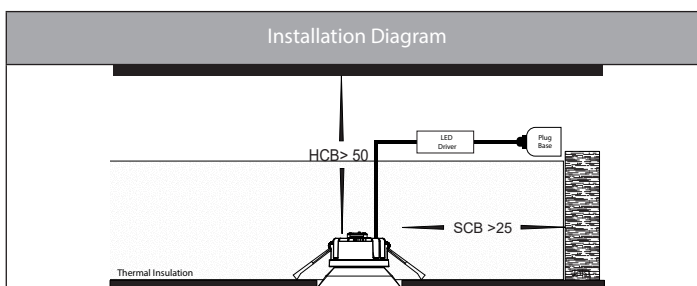

Product Ordering

Image	Part Number	Colour Temp	Lumens	Input Voltage	Beam Angle	Included LED	Barcode
	HV5528D2W-WB	1800k-3000k	685lm	240v AC Supplied with Flex & Plug	90°	Dim to Warm 9w Built in LED	9350418032249
	HV5528D2W-WC	1800k-3000k	685lm	240v AC Supplied with Flex & Plug	90°	Dim to Warm 9w Built in LED	9350418032256
	HV5528D2W-WG	1800k-3000k	685lm	240v AC Supplied with Flex & Plug	90°	Dim to Warm 9w Built in LED	9350418032263
	HV5528D2W-WW	1800k-3000k	685lm	240v AC Supplied with Flex & Plug	90°	Dim to Warm 9w Built in LED	9350418032270

*Items ordered after 01-01-2022