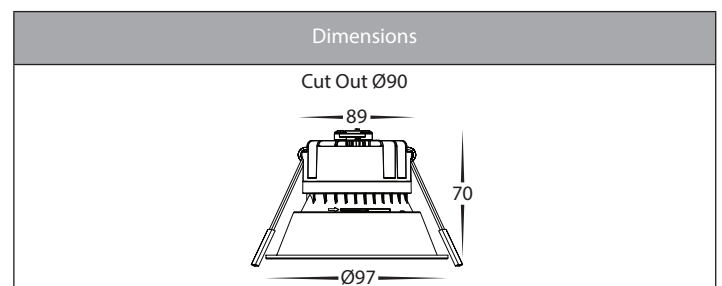

Product Ordering

Image	Part Number	Colour Temp	Lumens	Input Voltage	Beam Angle	Included LED	Barcode
	HV5528D2W-WB	1800k-3000k	685lm	240v AC Supplied with Flex & Plug	90°	Dim to Warm 9w Built in LED	9350418032249
	HV5528D2W-WC	1800k-3000k	685lm	240v AC Supplied with Flex & Plug	90°	Dim to Warm 9w Built in LED	9350418032256
	HV5528D2W-WG	1800k-3000k	685lm	240v AC Supplied with Flex & Plug	90°	Dim to Warm 9w Built in LED	9350418032263
	HV5528D2W-WW	1800k-3000k	685lm	240v AC Supplied with Flex & Plug	90°	Dim to Warm 9w Built in LED	9350418032270

*Items ordered after 01-01-2022