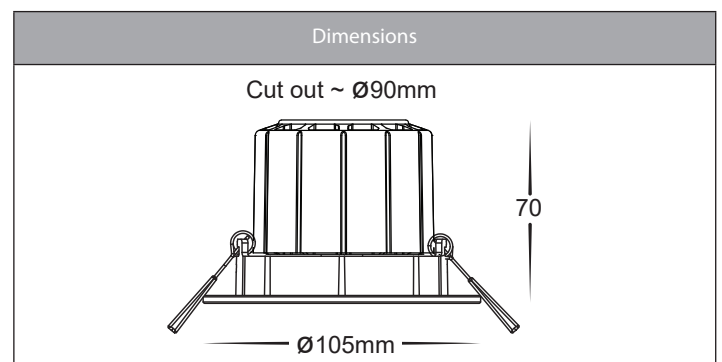

Optional Havit Compatible Accessories

Image	Part Number	Description
	HV9625	Triac Dimmer when used with Triac Dimmable Drivers

Product Ordering

Image	Part Number	Colour Temp	Lumens	Input Voltage	Beam Angle	Included LED	Barcode
	HV5512T-BLK	3000k 4000k 5500k	839lm 913lm 841lm	240v AC Supplied with Flex & Plug	60°	TRI Colour 12w Built in LED	9350418010018
	HV5512T-WHT	3000k 4000k 5500k	839lm 913lm 841lm	240v AC Supplied with Flex & Plug	60°	TRI Colour 12w Built in LED	9350418010056

*Items ordered after 01-01-2022