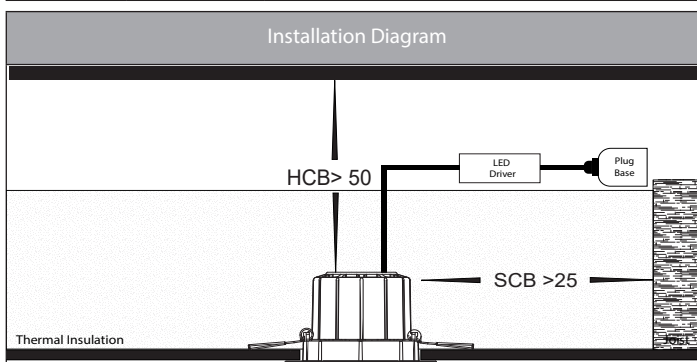

Optional Havit Compatible Accessories

Image	Part Number	Description
	HV9625	Triac Dimmer when used with Triac Dimmable Drivers

Product Ordering

Image	Part Number	Colour Temp	Lumens	Input Voltage	Beam Angle	Included LED	Barcode
	HV5512T-BLK	3000k 4000k 5500k	839lm 913lm 841lm	240v AC Supplied with Flex & Plug	60°	TRI Colour 12w Built in LED	9350418010018
	HV5512T-WHT	3000k 4000k 5500k	839lm 913lm 841lm	240v AC Supplied with Flex & Plug	60°	TRI Colour 12w Built in LED	9350418010056

*Items ordered after 01-01-2022