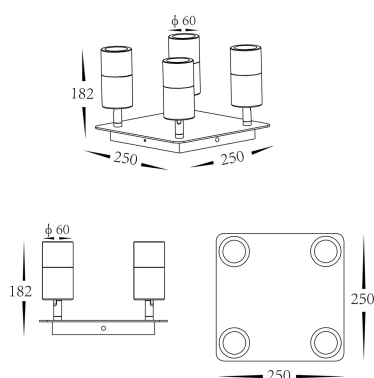

PART NUMBER	COLOUR TEMP	LUMENS*	INPUT VOLTAGE	BEAM ANGLE	INCLUDED GLOBES
HV4001C-4-TTM-SQ	5500k	4x 300lm	240v AC	120°	4x 5w GU10 LED
HV4001W-4-TTM-SQ	3000k	4x 250lm	240v AC	120°	4x 5w GU10 LED
HV4001C-4-BLK-SQ	5500k	4x 300lm	240v AC	120°	4x 5w GU10 LED
HV4001W-4-BLK-SQ	3000k	4x 250lm	240v AC	120°	4x 5w GU10 LED
HV4001C-4-WHT-SQ	5500k	4x 300lm	240v AC	120°	4x 5w GU10 LED
HV4001W-4-WHT-SQ	3000k	4x 250lm	240v AC	120°	4x 5w GU10 LED

* Lumen output measured at source

** See Warranty Terms and Conditions for more information