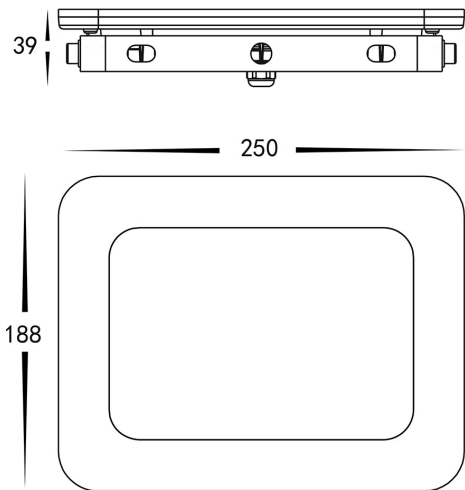

## PRODUCT SPECIFICATIONS

- Name:** Aray
- Material:** Aluminium
- Colour:** Poly powder coated black
- IP Rating:** IP65
- Lamp Base:** Built in LED
- CRI:** ≥80
- Wiring:** Parallel
- Dimmable:** No
- Warranty:** 2 Years Replacement\*\*

## DIMENSIONS

Supplied with  
Flex & Plug

## Product Ordering

IMAGE	PART NUMBER	COLOURTEMP	LUMENS	INPUT	BEAM ANGLE	INCLUDED LED
	<b>HV3729C</b>	4000k	4250lm	240v AC	180°	50w Built in LED

\* Lumen output measured at source

\*\* See Warranty Terms and Conditions for more information