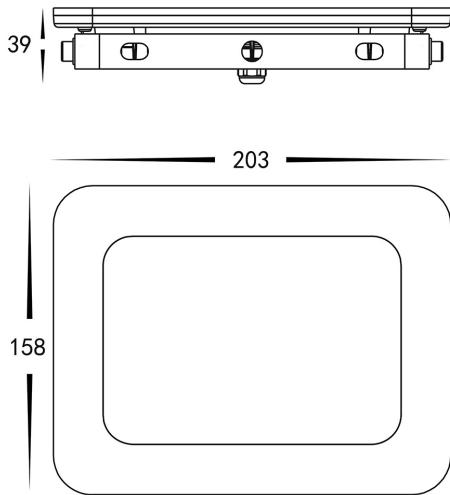

PRODUCT SPECIFICATIONS

Name: Aray
Material: Aluminium
Colour: Poly powder coated black
IP Rating: IP65
Lamp Base: Built in LED
CRI: ≥80
Wiring: Parallel
Dimmable: No
Warranty: 2 Years Replacement**

Supplied with
Flex & Plug

DIMENSIONS

COLOUR TEMPERATURE

IP RATING

APPROVALS

Product Ordering

IMAGE	PART NUMBER	COLOURTEMP	LUMENS	INPUT	BEAM ANGLE	INCLUDED LED
	HV3728C	4000k	2550lm	240v AC	180°	30w Built in LED

* Lumen output measured at source