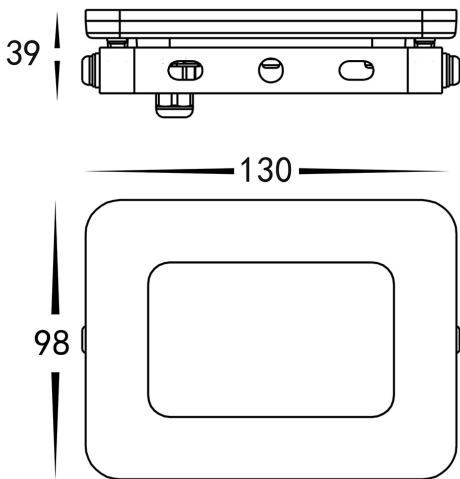

## PRODUCT SPECIFICATIONS

**Name:** Aray  
**Material:** Aluminium  
**Colour:** Poly powder coated black  
**IP Rating:** IP65  
**Lamp Base:** Built in LED  
**CRI:** ≥80  
**Wiring:** Parallel  
**Dimmable:** No  
**Warranty:** 2 Years Replacement\*\*

## DIMENSIONS