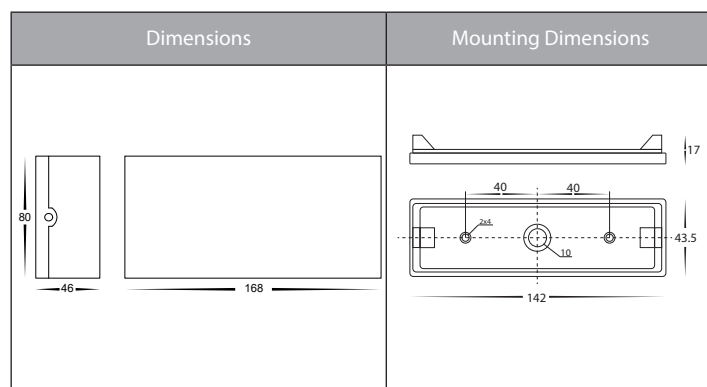

Product Ordering

Image	Part Number	Colour Temp	Lumens	Input Voltage	Beam Angle	Included LED	Barcode
	HV3696T-BLK-240V	3000k 4000k 5500k	2x 145lm 2x 148lm 2x 147lm	240v AC	6x 60°	TRI Colour 6x 1w Built in LED	9350418028365
	HV3696T-BLK-12V	3000k 4000k 5500k	2x 145lm 2x 148lm 2x 147lm	12v DC	6x 60°	TRI Colour 6x 1w Built in LED	9350418028372
	HV3696T-WHT-240V	3000k 4000k 5500k	2x 145lm 2x 148lm 2x 147lm	240v AC	6x 60°	TRI Colour 6x 1w Built in LED	9350418028389
	HV3696T-WHT-12V	3000k 4000k 5500k	2x 145lm 2x 148lm 2x 147lm	12v DC	6x 60°	TRI Colour 6x 1w Built in LED	9350418028396

*Items ordered after 01-01-2022