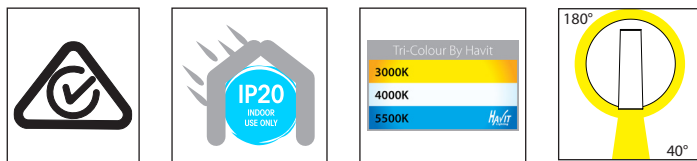

Lesen Aluminium Single Adjustable Wall Light

Product Specifications

Name	Lesen
Material	Aluminium
Colour	Black or White
IP Rating	IP20
IK Rating	IK06
Installation Type	Wall - Surface Mounted
Lamp Base	Built in LED
Max Wattage	2x 3w
Protection Class	1 (Earth Required)
Lamp Expectancy	<30,000hrs
Diffuser Type	Plastic Lens
CRI	CRI>80
Dimmable	Yes- Touch Dimming
Warranty	3 Years Replacement*