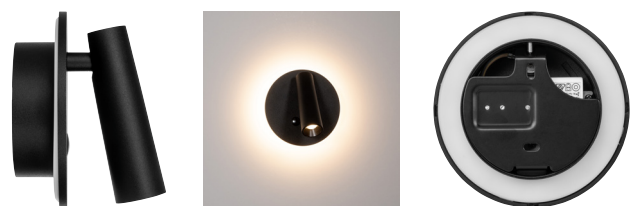

Lesen Aluminium Single Adjustable Wall Light

Product Specifications

Name	Lesen
Material	Aluminium
Colour	Black or White
IP Rating	IP20
IK Rating	IK06
Installation Type	Wall - Surface Mounted
Lamp Base	Built in LED
Max Wattage	2x 3w
Protection Class	1 (Earth Required)
Lamp Expectancy	<30,000hrs
Diffuser Type	Plastic Lens
CRI	CRI>80
Dimmable	Yes- Touch Dimming
Warranty	3 Years Replacement*

HV3688T-BLK

HV3688T-WHT

Product Ordering

Image	Part Number	Colour Temp	Lumens	Input Voltage	Beam Angle	Included LED	Barcode
	HV3688T-BLK	3000k 4000k 5500k	2x 100lm 2x 110lm 2x 105lm	240v AC	40° - Spot 180° - Backlight	TRI Colour 2x 3w Built in LED	9350418030672
	HV3688T-WHT	3000k 4000k 5500k	2x 100lm 2x 110lm 2x 105lm	240v AC	40° - Spot 180° - Backlight	TRI Colour 2x 3w Built in LED	9350418030689