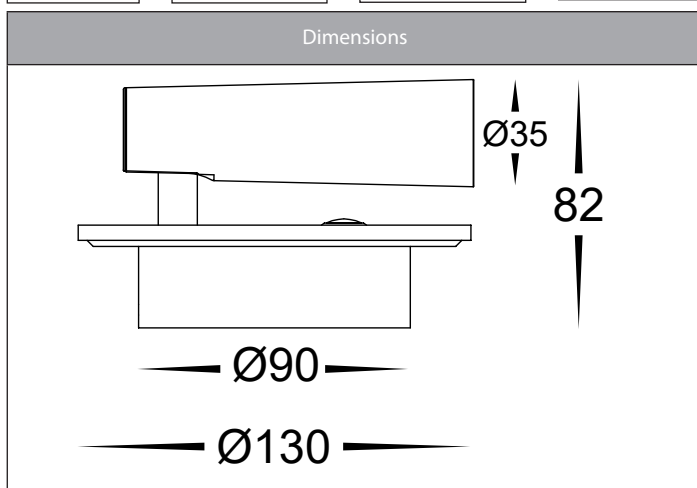

Lesen Aluminium Single Adjustable Wall Light

Product Specifications

Name	Lesen
Material	Aluminium
Colour	Black or White
IP Rating	IP20
IK Rating	IK06
Installation Type	Wall - Surface Mounted
Lamp Base	Built in LED
Max Wattage	2x 3w
Protection Class	1 (Earth Required)
Lamp Expectancy	<30,000hrs
Diffuser Type	Plastic Lens
CRI	CRI>80
Dimmable	Yes- Touch Dimming
Warranty	3 Years Replacement*

HV3688T-BLK

HV3688T-WHT

Product Ordering

Image	Part Number	Colour Temp	Lumens	Input Voltage	Beam Angle	Included LED	Barcode
	HV3688T-BLK	3000k 4000k 5500k	2x 100lm 2x 110lm 2x 105lm	240v AC	40° - Spot 180° - Backlight	TRI Colour 2x 3w Built in LED	9350418030672
	HV3688T-WHT	3000k 4000k 5500k	2x 100lm 2x 110lm 2x 105lm	240v AC	40° - Spot 180° - Backlight	TRI Colour 2x 3w Built in LED	9350418030689