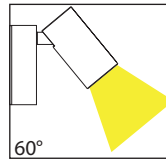

## Product Specifications

Name	Revo
Material	Aluminium
Colour	Poly Powder Coated Black or White
IP Rating	IP65
Installation Type	Wall - Surface Mounted
Lamp Base	Built in LED
Max Wattage	1x 9w LED
Protection Class	240v - 1 (Earth Required)
Lamp Expectancy	<30,000hrs
Diffuser Type	Plastic
CRI	CRI>80
Dimmable	Yes
IK Rating	IK08
Warranty	3 Years Replacement*