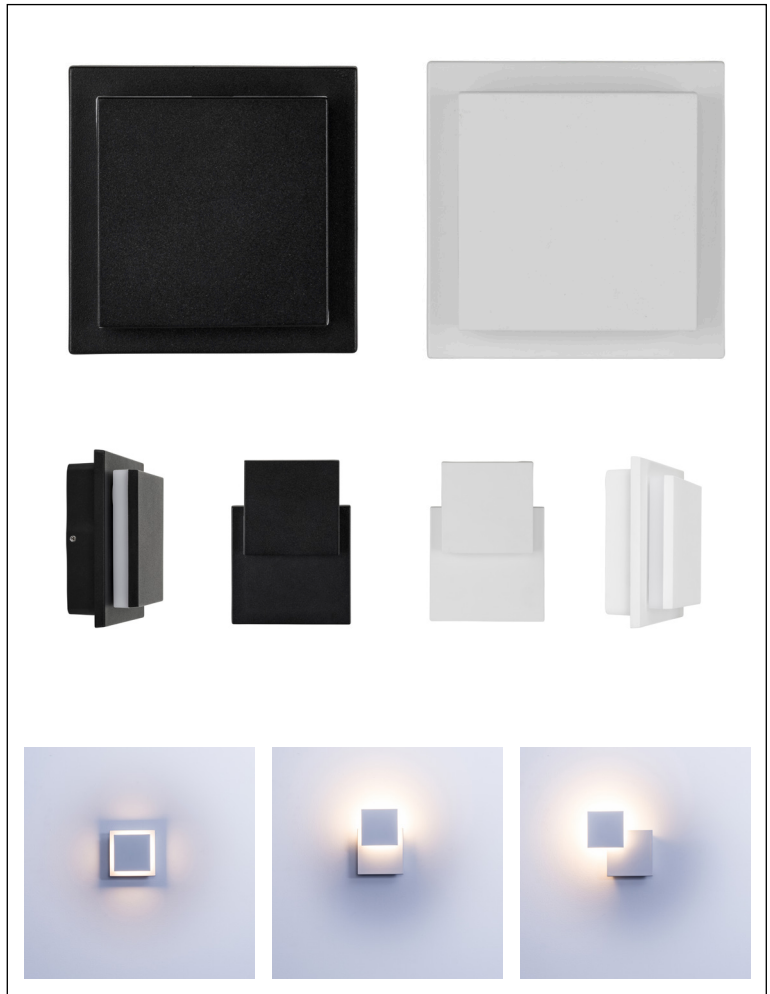

Aluminium Square Rotatable Wall Lights

PRODUCT SPECIFICATIONS

Name	Pivot
Material	Aluminium
Colour	Black or White
IP Rating	IP54
Lamp Base	Built in LED
CRI:	>80
Wiring	Parallel
Dimmable	No
Warranty	2 Years Replacement

DIMENSIONS

COLOUR TEMP Tri-Colour By Havit 3000K 4000K 5500K 	IP RATING 	APPROVAL
--	----------------------	---------------------

IMAGE	PART NUMBER	COLOUR TEMP	LUMENS	INPUT VOLTAGE	BEAM ANGLE	INCLUDED LED
	HV3667T-BLK	3000K 4000K 5500K	380lm 460lm 430lm	240v AC	120°	TRI Colour 10w Built in LED
	HV3667T-WHT	3000K 4000K 5500K	380lm 460lm 430lm	240v AC	120°	TRI Colour 10w Built in LED