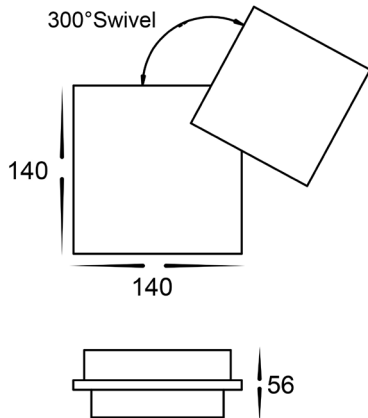

Aluminium Square Rotatable Wall Lights

PRODUCT SPECIFICATIONS

Name	Pivot
Material	Aluminium
Colour	Black or White
IP Rating	IP54
Lamp Base	Built in LED
CRI:	>80
Wiring	Parallel
Dimmable	No
Warranty	2 Years Replacement

DIMENSIONS

COLOUR TEMP Tri-Colour By Havit 3000K 4000K 5500K 	IP RATING 	APPROVAL
--	----------------------	---------------------

IMAGE	PART NUMBER	COLOUR TEMP	LUMENS	INPUT VOLTAGE	BEAM ANGLE	INCLUDED LED
	HV3667T-BLK	3000K 4000K 5500K	380lm 460lm 430lm	240v AC	120°	TRI Colour 10w Built in LED
	HV3667T-WHT	3000K 4000K 5500K	380lm 460lm 430lm	240v AC	120°	TRI Colour 10w Built in LED