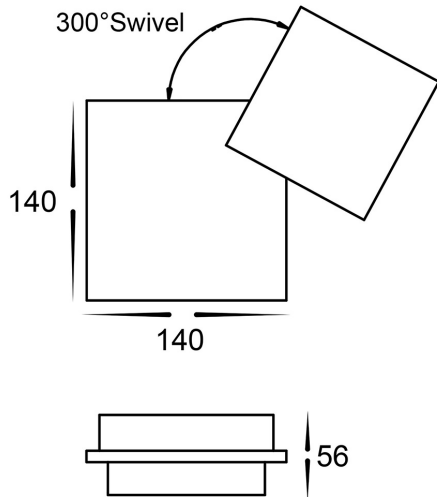

Aluminium Square Rotatable Wall Lights

PRODUCT SPECIFICATIONS

Name: Pivot Square
Material: Aluminium + PC
Colour: Poly powder coated black or white
IP Rating: IP54
Lamp Base: Built in LED
CRI: ≥80
Wiring: Parallel
Dimmable: No
Warranty: 2 Years Replacement**

DIMENSIONS

COLOUR TEMPERATURE

IP RATING

APPROVALS

Product Ordering

IMAGE	PART NUMBER	COLOURTEMP	LUMENS	INPUT	BEAM ANGLE	INCLUDED LED
	HV3667T-BLK	3000k 4000k 5500k	380lm 460lm 430lm	240v AC	120°	Tri-Colour 10w Built in LED
	HV3667T-WHT	3000k 4000k 5500k	380lm 460lm 430lm	240v AC	120°	Tri-Colour 10w Built in LED