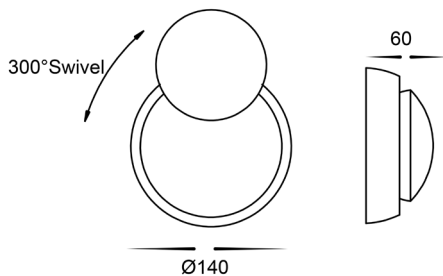

## PRODUCT SPECIFICATIONS

Name	Pivot
Material	Aluminium
Colour	Black or White
IP Rating	IP54
Lamp Base	Built in LED
CRI:	>80
Wiring	Parallel
Dimmable	No
Warranty	2 Years Replacement

## DIMENSIONS