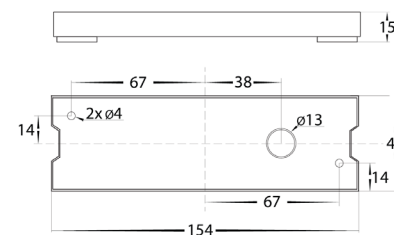

Mounting Bracket

Optional Havit Compatible Accessories

Image	Part Number	Description
	HV9625	LED Dimmer - 300w Max