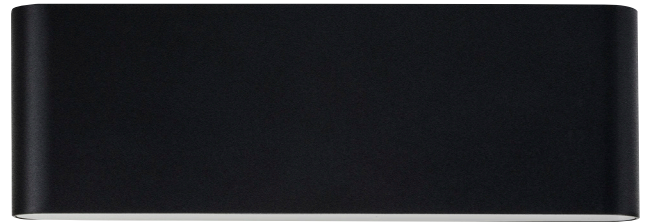

# Lisse Aluminium Black or White Fixed Down Wall Lights

## Product Specifications

Name	Lisse
Material	Aluminium
Colour	Poly Powder Coated Black or White
IP Rating	IP54
Installation Type	Wall - Surface Mounted
Lamp Base	Built in LED
Max Wattage	1x 12w LED
Protection Class	240v - 1 (Earth Required)
	12v DC - 3 (Earth Required)
Lamp Expectancy	<30,000hrs
Diffuser Type	Glass
CRI	CRI>80
Dimmable	No
IK Rating	IK08
Warranty	3 Years Replacement*