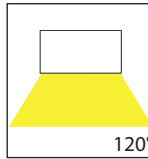

## Product Specifications

Name	Lisse
Material	Aluminium
Colour	Poly Powder Coated Black or White
IP Rating	IP54
Installation Type	Wall - Surface Mounted
Lamp Base	Built in LED
Max Wattage	1x 12w LED
Protection Class	240v - 1 (Earth Required)
	12v DC - 3 (Earth Required)
Lamp Expectancy	<30,000hrs
Diffuser Type	Glass
CRI	CRI>80
Dimmable	No
IK Rating	IK08
Warranty	3 Years Replacement*