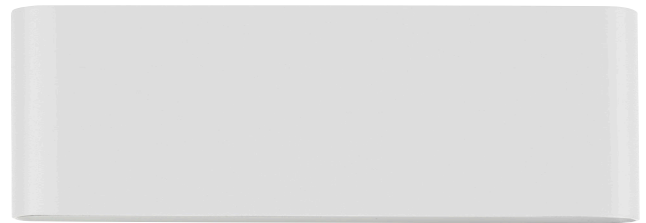

# Lisse Aluminium Black or White Fixed Down Wall Lights

## Product Specifications

Name	Lisse
Material	Aluminium
Colour	Poly Powder Coated Black or White
IP Rating	IP54
Installation Type	Wall - Surface Mounted
Lamp Base	Built in LED
Max Wattage	1x 12w LED
Protection Class	240v - 1 (Earth Required)
	12v DC - 3 (Earth Required)
Lamp Expectancy	<30,000hrs
Diffuser Type	Glass
CRI	CRI>80
Dimmable	No
IK Rating	IK08
Warranty	3 Years Replacement*