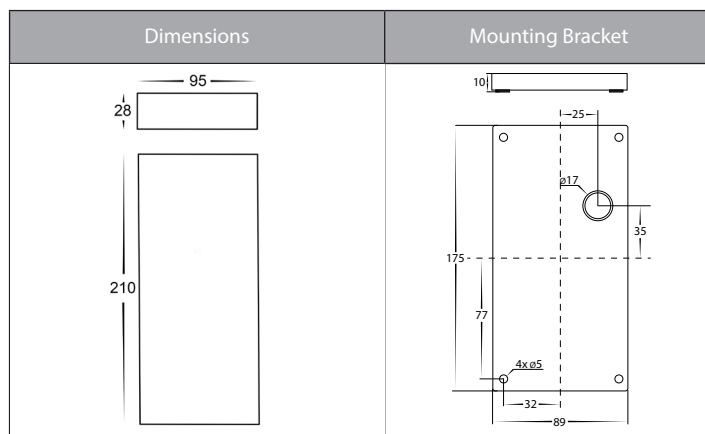

Optional Havit Compatible Accessories

Image	Part Number	Description
	12v DC LED Drivers	See Catalogue or Website for full range of 12v DC LED Drivers