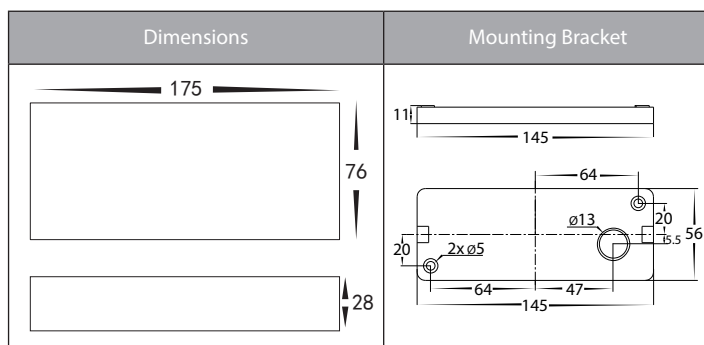

Optional Havit Compatible Accessories

Image	Part Number	Description
	12v DC LED Drivers	See Catalogue or Website for full range of 12v DC LED Drivers