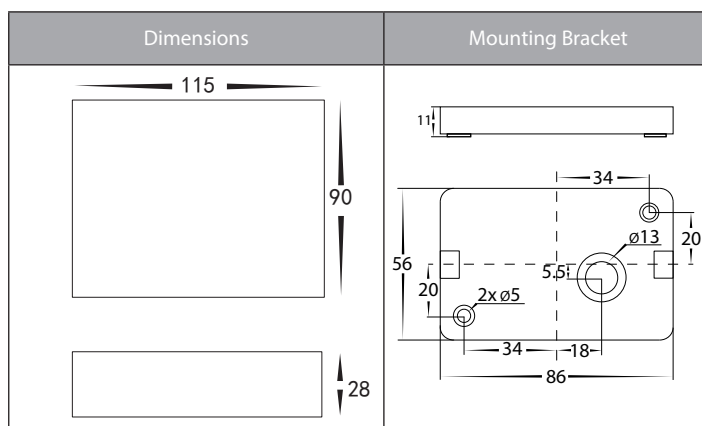

Optional Havit Compatible Accessories

Image	Part Number	Description
	12v DC LED Drivers	See Catalogue or Website for full range of 12v DC LED Drivers