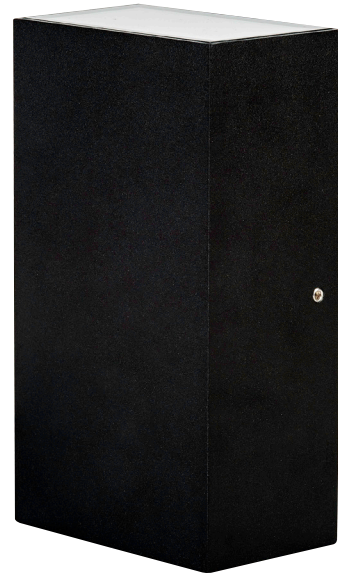

Platz Aluminium Up & Down Wall Light

Product Specifications

Name	Platz
Material	Aluminium
Colour	Poly Powder Coated Black or White
IP Rating	IP54
IK Rating	IK08
Installation Type	Wall - Surface Mounted
Lamp Base	Built in LED
Max Wattage	2x 3w
Protection Class	1 (Earth Required)
Lamp Expectancy	<30,000hrs
Diffuser Type	Clear Glass
CRI	CRI>80
Dimmable	No
Warranty	3 Years Replacement*

Dimensions	Mounting Bracket

Product Ordering

Image	Part Number	Colour Temp	Lumens	Input Voltage	Beam Angle	Included LED	Barcode
	HV3634T-BLK	3000k 4000k 5500k	2x 220lm 2x 230lm 2x 240lm	240v AC	120°	TRI Colour 2x 3w Built in LED	9350418012012
	HV3634T-WHT	3000k 4000k 5500k	2x 220lm 2x 230lm 2x 240lm	240v AC	120°	TRI Colour 2x 3w Built in LED	9350418012005