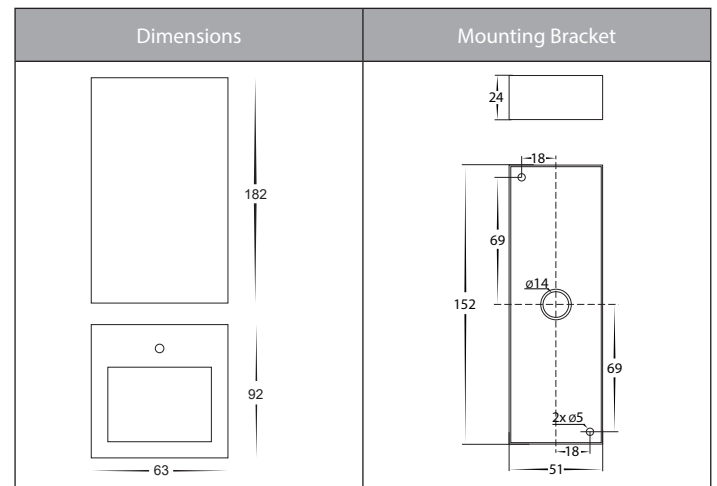

Product Ordering

Image	Part Number	Colour Temp	Lumens	Input Voltage	Beam Angle	Included LED	Barcode
	HV3633T-BLK	3000k 4000k 5500k	2x 270lm 2x 285lm 2x 300lm	240v AC	120°	 TRI Colour 2x 5w GU10 LED	9350418016669
	HV3633T-SS316	3000k 4000k 5500k	2x 270lm 2x 285lm 2x 300lm	240v AC	120°	 TRI Colour 2x 5w GU10 LED	9350418016676
	HV3633T-WHT	3000k 4000k 5500k	2x 270lm 2x 285lm 2x 300lm	240v AC	120°	 TRI Colour 2x 5w GU10 LED	9350418016669

*Items ordered after 01-01-2022