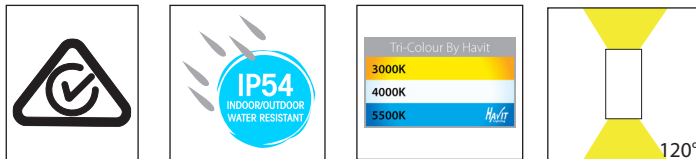

Veldi 316 Stainless Steel Up & Down Wall Light

Product Specifications

Name	Veldi
Material	316 Stainless Steel
Colour	Stainless Steel, Poly Powder Coated Black or White
IP Rating	IP54
IK Rating	IK08
Installation Type	Wall - Surface Mounted
Lamp Base	GU10
Max Wattage	2x 35w
Protection Class	1 (Earth Required)
Lamp Expectancy	<30,000hrs
Diffuser Type	Clear Glass
CRI	CRI>80
Dimmable	No - not with globeS supplied
Warranty	3 Years Replacement*