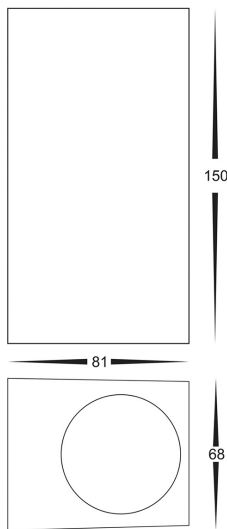

PRODUCT SPECIFICATIONS

Name: Accord

Material: Aluminium

Colour: Black or White

IP Rating: IP54

Lamp Base: GU10

CRI: ≥80

Wiring: Parallel

Dimmable: No

Warranty: 2 years replacement**

HV3632-BLK

HV3632-WHT

| PART NUMBER | COLOUR TEMP | LUMENS* | INPUT VOLTAGE | BEAM ANGLE | INCLUDED GLOBES |
|--------------------|-------------|---------|---------------|------------|-----------------|
| HV3632C-BLK | 5500k | 300lm | 240v AC | 120° | 2x 5w GU10 LED |
| HV3632W-BLK | 3000k | 250lm | 240v AC | 120° | 2x 5w GU10 LED |
| HV3632C-WHT | 5500k | 300lm | 240v AC | 120° | 2x 5w GU10 LED |
| HV3632W-WHT | 3000k | 250lm | 240v AC | 120° | 2x 5w GU10 LED |