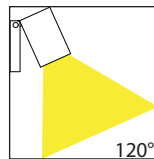

Accord Aluminium Single Adjustable Wall Light

Product Specifications

Name	Accord
Material	Aluminium
Colour	Poly Powder Coated Black or White
IP Rating	IP54
IK Rating	IK08
Installation Type	Wall - Surface Mounted
Lamp Base	GU10
Max Wattage	1x 35w
Protection Class	1 (Earth Required)
Lamp Expectancy	<30,000hrs
Diffuser Type	Clear Glass
CRI	CRI>80
Dimmable	No - not with globe supplied
Warranty	3 Years Replacement*