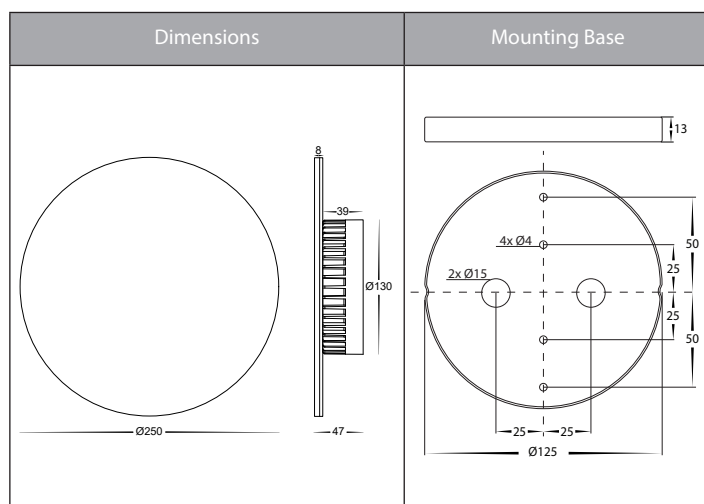

Halo Aluminium Bluetooth RGBW Wall Light

Product Specifications

Name	Halo
Material	Aluminium
Colour	Poly Powder Coated Black or White
IP Rating	IP65
Connection Mode	Bluetooth - Up to 10m Range
Installation Type	Wall - Surface Mounted
Lamp Base	Built in LED
Max Wattage	18w
Protection Class	3 (No Earth Required - Low Voltage)
Lamp Expectancy	>30,000hrs
Diffuser Type	Polycarbonate
CRI	CRI>80
IK Rating	IK10
Dimmable	Yes - Using APP or Remote (Supplied with fitting)
Warranty	3 Years Replacement*

Product Ordering

Image	Part Number	Colour Temp	Lumens	Input Voltage	Beam Angle	Included LED	Barcode
	HV3593RGBW-BLK	RGB + 3000k RGBW	350lm	12v DC	180°	18w Built in LED	9350418026415
	HV3593RGBW-WHT	RGB + 3000k RGBW	350lm	12v DC	180°	18w Built in LED	9350418026422