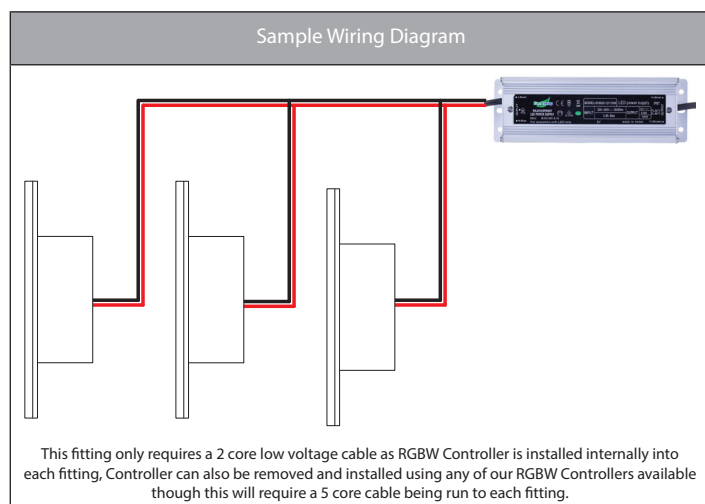

Halo Aluminium Bluetooth RGBW Wall Light

Product Specifications

Name	Halo
Material	Aluminium
Colour	Poly Powder Coated Black or White
IP Rating	IP65
Connection Mode	Bluetooth - Up to 10m Range
Installation Type	Wall - Surface Mounted
Lamp Base	Built in LED
Max Wattage	18w
Protection Class	3 (No Earth Required - Low Voltage)
Lamp Expectancy	>30,000hrs
Diffuser Type	Polycarbonate
CRI	CRI>80
IK Rating	IK10
Dimmable	Yes - Using APP or Remote (Supplied with fitting)
Warranty	3 Years Replacement*

Product Ordering

Image	Part Number	Colour Temp	Lumens	Input Voltage	Beam Angle	Included LED	Barcode
	HV3593RGBW-BLK	RGB + 3000k RGBW	350lm	12v DC	180°	18w Built in LED	9350418026415
	HV3593RGBW-WHT	RGB + 3000k RGBW	350lm	12v DC	180°	18w Built in LED	9350418026422