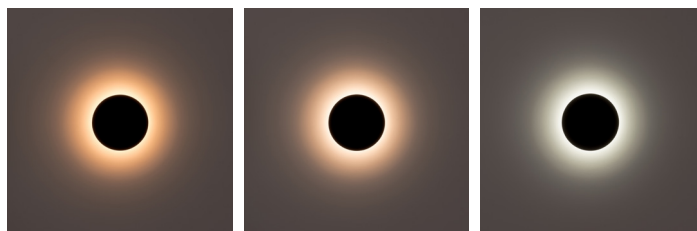

Product Ordering

Image	Part Number	Colour Temp	Lumens	Input Voltage	Beam Angle	Included LED	Barcode
	HV3592T-BLK	3000k 4000k 5500k	920lm 1020lm 1080lm	240v AC	180°	TRI Colour 12w Built in LED	9350418019332
	HV3592T-BLK-12V	3000k 4000k 5500k	920lm 1020lm 1080lm	12v DC	180°	TRI Colour 12w Built in LED	9350418029515
	HV3592T-WHT	3000k 4000k 5500k	920lm 1020lm 1080lm	240v AC	180°	TRI Colour 12w Built in LED	9350418019349
	HV3592T-WHT-12V	3000k 4000k 5500k	920lm 1020lm 1080lm	12v DC	180°	TRI Colour 12w Built in LED	9350418029522

*Items ordered after 01-01-2022