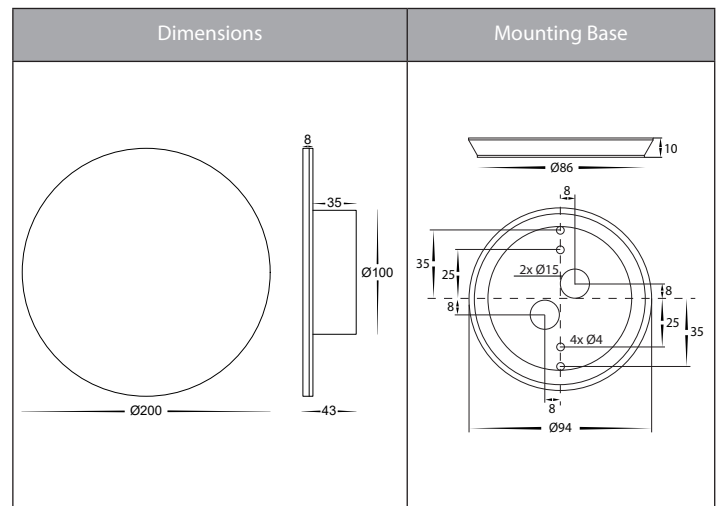

Product Ordering

Image	Part Number	Colour Temp	Lumens	Input Voltage	Beam Angle	Included LED	Barcode
	HV3592T-BLK	3000k 4000k 5500k	920lm 1020lm 1080lm	240v AC	180°	TRI Colour 12w Built in LED	9350418019332
	HV3592T-BLK-12V	3000k 4000k 5500k	920lm 1020lm 1080lm	12v DC	180°	TRI Colour 12w Built in LED	9350418029515
	HV3592T-WHT	3000k 4000k 5500k	920lm 1020lm 1080lm	240v AC	180°	TRI Colour 12w Built in LED	9350418019349
	HV3592T-WHT-12V	3000k 4000k 5500k	920lm 1020lm 1080lm	12v DC	180°	TRI Colour 12w Built in LED	9350418029522

*Items ordered after 01-01-2022