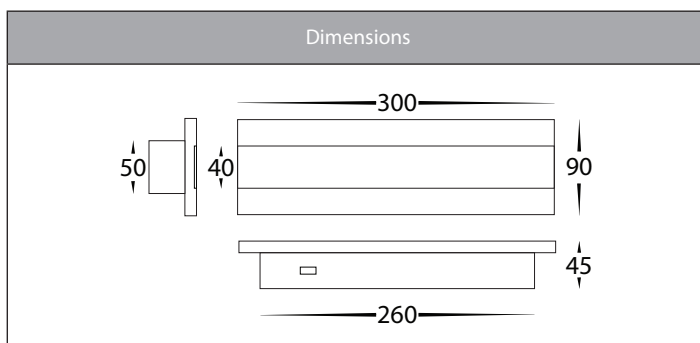

Barline Aluminium 300mm Wall Light

Product Specifications

Name	Barline
Material	Aluminium + Perspex
Colour	Poly Powder Coated Black or White
IP Rating	IP65
Installation Type	Wall or Ceiling - Surface Mounted
Lamp Base	Built in LED
Protection Class	1 (Requires Earth)
Max Wattage	1x 9w (3000k & 5500k = 4.5w 4000k = 9w)
Lamp Expectancy	<30,000hrs
Diffuser Type	Frosted Perspex
CRI	CRI>80
Dimmable	No
IK Rating	IK08
Warranty	3 Years Replacement*

Product Ordering

Image	Part Number	Colour Temp	Lumens	Input Voltage	Beam Angle	Included LED	Barcode
	HV3581T-BLK	3000k 4000k 5500k	270lm 540lm 290lm	240v AC	180°	TRI Colour 4.5w- 9w Built in LED	9350418026453
	HV3581T-WHT	3000k 4000k 5500k	270lm 540lm 290lm	240v AC	180°	TRI Colour 4.5w- 9w Built in LED	9350418026460