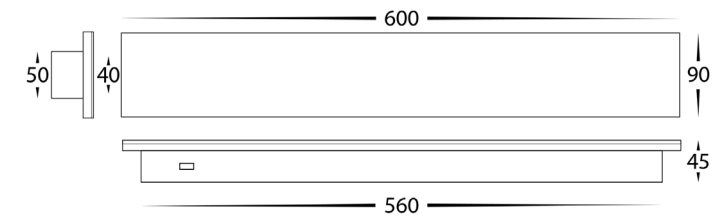

# Barline Shadow Aluminium 600mm Wall Light

<b>Name</b>	Barline
<b>Material</b>	Aluminium + Perspex
<b>Colour</b>	Poly Powder Coated Black or White
<b>IP Rating</b>	IP65
<b>Colour Temp</b>	<span style="display: inline-block; width: 10px; height: 10px; background-color: #FFD700; border: 1px solid black;"></span> 3000k <span style="display: inline-block; width: 10px; height: 10px; background-color: #ADD8E6; border: 1px solid black;"></span> 4000k <span style="display: inline-block; width: 10px; height: 10px; background-color: #00CED1; border: 1px solid black;"></span> 5500k
<b>IK Rating</b>	IK08
<b>Installation Type</b>	Wall or Ceiling - Surface Mounted
<b>Diffuser Type</b>	Frosted Perspex
<b>Lamp Base</b>	Built in LED
<b>Max Wattage</b>	1x 18w (3000K & 5500K = 9w   4000k = 18w)
<b>Protection Class</b>	1 (Earth Required)
<b>Lamp Expectancy</b>	<30,000hrs
<b>CRI</b>	CRI>80
<b>Dimmable</b>	No
<b>Warranty</b>	3 Years Replacement*

Dimensions

## Product Ordering

Image	Part Number	Colour Temp	Lumens	Input Voltage	Beam Angle	Included LED	Barcode
	<b>HV3572T-BLK</b>	<span style="display: inline-block; width: 10px; height: 10px; background-color: #FFD700; border: 1px solid black;"></span> 3000K <span style="display: inline-block; width: 10px; height: 10px; background-color: #ADD8E6; border: 1px solid black;"></span> 4000K <span style="display: inline-block; width: 10px; height: 10px; background-color: #00CED1; border: 1px solid black;"></span> 5000K	540m 1080lm 585lm	240v AC	180°	<b>TRI Colour</b> 9w-18w Built in LED	9350418036100
	<b>HV3572T-WHT</b>					<b>TRI Colour</b> 9w-18w Built in LED	9350418036117