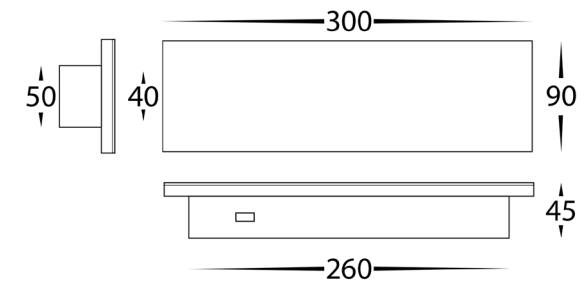

Barline Shadow Aluminium 300mm Wall Light

Name	Barline
Material	Aluminium + Perspex
Colour	Poly Powder Coated Black or White
IP Rating	IP65
Colour Temp	<div style="display: flex; gap: 5px;"> 3000k 4000k 5500k </div>
IK Rating	IK08
Installation Type	Wall or Ceiling - Surface Mounted
Diffuser Type	Frosted Perspex
Lamp Base	Built in LED
Max Wattage	1x 18w (3000K & 5500K = 9w 4000k = 18w) 5500k = 4.5w
Protection Class	1 (Earth Required)
Lamp Expectancy	<30,000hrs
CRI	CRI>80
Dimmable	No
Warranty	3 Years Replacement*

Dimensions

Product Ordering

Image	Part Number	Colour Temp	Lumens	Input Voltage	Beam Angle	Included LED	Barcode
	HV3571T-BLK	<div style="display: flex; gap: 5px;"> 3000K 4000K 5000K </div>	270lm 540lm 290lm	240v AC	180°	TRI Colour 9w-18w Built in LED	9350418036087
	HV3571T-WHT	<div style="display: flex; gap: 5px;"> 3000K 4000K 5000K </div>	270lm 540lm 290lm	240v AC	180°	TRI Colour 9w-18w Built in LED	9350418036094