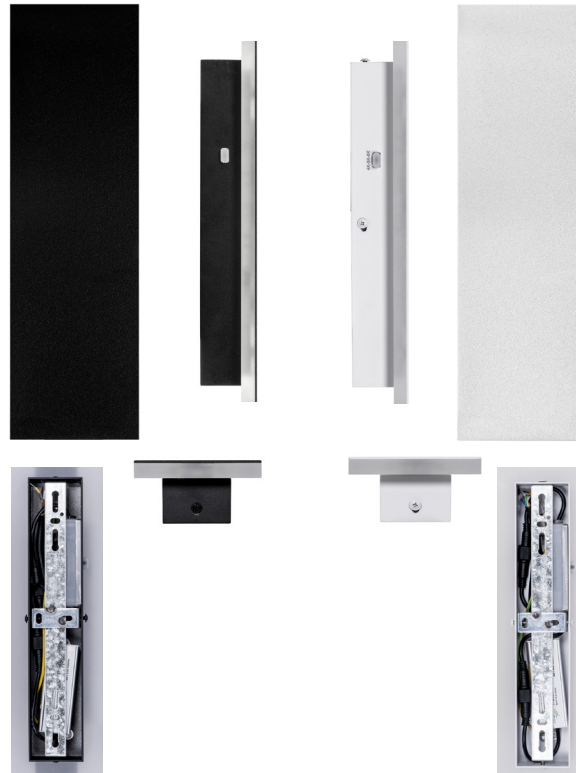

Barline Shadow Aluminium 300mm Wall Light

Name	Barline
Material	Aluminium + Perspex
Colour	Poly Powder Coated Black or White
IP Rating	IP65
Colour Temp	<div style="display: flex; gap: 5px;"> 3000k 4000k 5500k </div>
IK Rating	IK08
Installation Type	Wall or Ceiling - Surface Mounted
Diffuser Type	Frosted Perspex
Lamp Base	Built in LED
Max Wattage	1x 18w (3000K & 5500K = 9w 4000k = 18w) 5500k = 4.5w
Protection Class	1 (Earth Required)
Lamp Expectancy	<30,000hrs
CRI	CRI>80
Dimmable	No
Warranty	3 Years Replacement*

Dimensions

Product Ordering

Image	Part Number	Colour Temp	Lumens	Input Voltage	Beam Angle	Included LED	Barcode
	HV3571T-BLK	<div style="display: flex; gap: 5px;"> 3000K 4000K 5000K </div>	270lm 540lm 290lm	240v AC	180°	TRI Colour 9w-18w Built in LED	9350418036087
	HV3571T-WHT	<div style="display: flex; gap: 5px;"> 3000K 4000K 5000K </div>	270lm 540lm 290lm	240v AC	180°	TRI Colour 9w-18w Built in LED	9350418036094