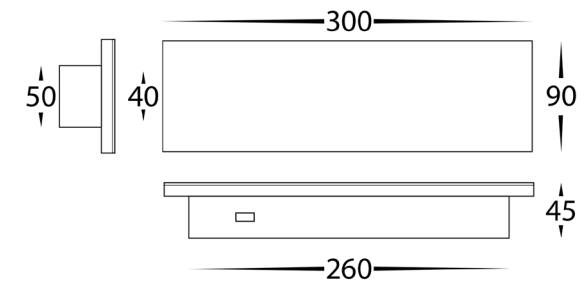

Barline Shadow Aluminium 300mm Wall Light

Name	Barline
Material	Aluminium + Perspex
Colour	Poly Powder Coated Black or White
IP Rating	IP65
Colour Temp	 3000k 4000k 5500k
IK Rating	IK08
Installation Type	Wall or Ceiling - Surface Mounted
Diffuser Type	Frosted Perspex
Lamp Base	Built in LED
Max Wattage	1x 9w (3000K & 5500K = 4.5w 4000k = 9w)
Protection Class	1 (Earth Required)
Lamp Expectancy	<30,000hrs
CRI	CRI>80
Dimmable	No
Warranty	3 Years Replacement*

Dimensions

Product Ordering

Image	Part Number	Colour Temp	Lumens	Input Voltage	Beam Angle	Included LED	Barcode
	HV3571T-BLK	 3000K 4000K 5000K	270lm 540lm 290lm	240v AC	180°	TRI Colour 4.5w-9w Built in LED	9350418036087
	HV3571T-WHT	 3000K 4000K 5000K	270lm 540lm 290lm	240v AC	180°	TRI Colour 4.5w-9w Built in LED	9350418036094