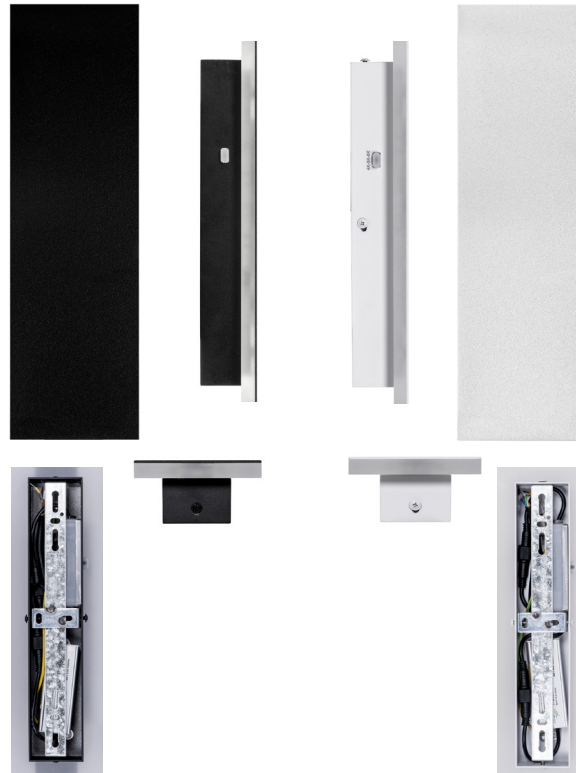

Barline Shadow Aluminium 300mm Wall Light

Name	Barline
Material	Aluminium + Perspex
Colour	Poly Powder Coated Black or White
IP Rating	IP65
Colour Temp	 3000k 4000k 5500k
IK Rating	IK08
Installation Type	Wall or Ceiling - Surface Mounted
Diffuser Type	Frosted Perspex
Lamp Base	Built in LED
Max Wattage	1x 9w (3000K & 5500K = 4.5w 4000k = 9w)
Protection Class	1 (Earth Required)
Lamp Expectancy	<30,000hrs
CRI	CRI>80
Dimmable	No
Warranty	3 Years Replacement*

Dimensions

Product Ordering

Image	Part Number	Colour Temp	Lumens	Input Voltage	Beam Angle	Included LED	Barcode
	HV3571T-BLK	 3000K 4000K 5000K	270lm 540lm 290lm	240v AC	180°	TRI Colour 4.5w-9w Built in LED	9350418036087
	HV3571T-WHT	 3000K 4000K 5000K	270lm 540lm 290lm	240v AC	180°	TRI Colour 4.5w-9w Built in LED	9350418036094