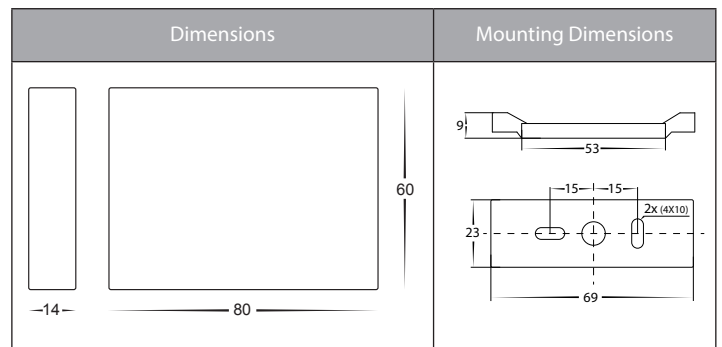

Product Ordering

Image	Part Number	Colour Temp	Lumens	Input Voltage	Beam Angle	Included LED	Barcode
	HV3288T-AB-12V	3000k 4000k 5500k	240lm 245lm 250lm	12v DC	120°	Tri Colour 3w Built in LED	9350418027795
	HV3288T-BLK-12V	3000k 4000k 5500k	240lm 245lm 250lm	12v DC	120°	Tri Colour 3w Built in LED	9350418027801
	HV3288T-BR-12V	3000k 4000k 5500k	240lm 245lm 250lm	12v DC	120°	Tri Colour 3w Built in LED	9350418027818
	HV3288T-GPH-12V	3000k 4000k 5500k	240lm 245lm 250lm	12v DC	120°	Tri Colour 3w Built in LED	9350418029904
	HV3288T-SS316-12V	3000k 4000k 5500k	240lm 245lm 250lm	12v DC	120°	Tri Colour 3w Built in LED	9350418027825
	HV3288T-WHT-12V	3000k 4000k 5500k	240lm 245lm 250lm	12v DC	120°	Tri Colour 3w Built in LED	9350418027832

*Items ordered after 01-01-2022