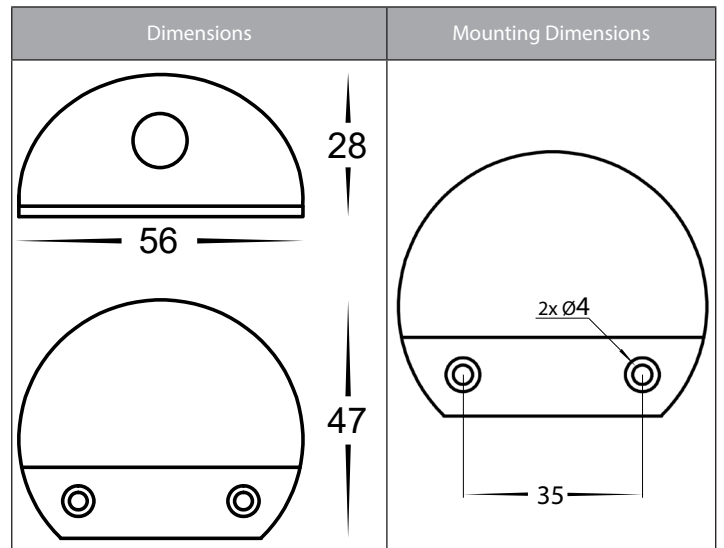

Product Ordering

Image	Part Number	Colour Temp	Lumens	Input Voltage	Beam Angle	Included LED	Barcode
	HV3281W-AB	3000k	240lm	12v DC	30°	3w Built in LED	9350418008978
	HV3281C-AB	5500k	255lm	12v DC	30°	3w Built in LED	9350418008961
	HV3281W-BR	3000k	240lm	12v DC	30°	3w Built in LED	9350418008954
	HV3281C-BR	5500k	255lm	12v DC	30°	3w Built in LED	9350418008947
	HV3281W-SS316	3000k	240lm	12v DC	30°	3w Built in LED	9350418008930
	HV3281C-SS316	5500k	255lm	12v DC	30°	3w Built in LED	9350418008923

*Items ordered after 01-01-2022