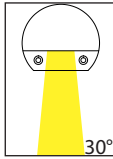

## Product Specifications

Name	Occhio
Material	316 Stainless Steel or Solid Brass
Colour	Stainless Steel, Antique Brass or Brass
IP Rating	IP65
IK Rating	IK10
Installation Type	Wall - Surface Mounted
Cable Length	500mm
Lamp Base	Built in LED
Max Wattage	3w
Protection Class	3 (No Earth Required)
Lamp Expectancy	<30,000hrs
CRI	CRI>80
Diffuser Type	Clear Plastic
Dimmable	No
Warranty	3 Years Replacement*