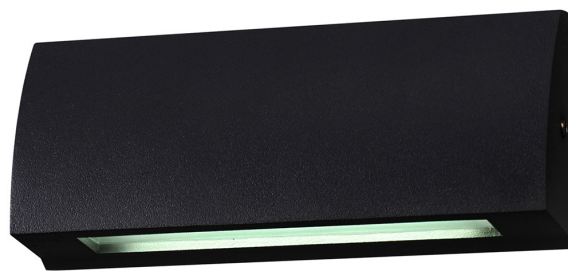

PRODUCT SPECIFICATIONS

Name: Taso

Material: Aluminium

Colour: Black, White or Silver

CRI: ≥80

IP Rating: IP54

Lamp Base: Built in LED

Wiring: Parallel

Dimmable: No

Warranty: 2 years replacement**

PART NUMBER	COLOUR TEMP	LUMENS*	INPUT VOLTAGE	BEAM ANGLE	INCLUDED GLOBES
HV3272C-BLK-12V	5500k	650lm	12v DC	120°	Built in 10w LED
HV3272W-BLK-12V	3000k	600lm	12v DC	120°	Built in 10w LED
HV3272C-WHT-12V	5500k	650lm	12v DC	120°	Built in 10w LED
HV3272W-WHT-12V	3000k	600lm	12v DC	120°	Built in 10w LED
HV3272C-SLV-12V	5500k	650lm	12v DC	120°	Built in 10w LED
HV3272W-SLV-12V	3000k	600lm	12v DC	120°	Built in 10w LED