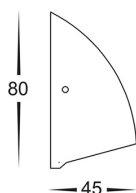

PRODUCT SPECIFICATIONS

Name: Taso

Material: Aluminium

Colour: Black, White or Silver

CRI: ≥80

IP Rating: IP54

Lamp Base: Built in LED

Wiring: Parallel

Dimmable: No

Warranty: 2 years replacement**

PART NUMBER	COLOUR TEMP	LUMENS*	INPUT VOLTAGE	BEAM ANGLE	INCLUDED GLOBES
HV3272C-BLK-12V	5500k	650lm	12v DC	120°	Built in 10w LED
HV3272W-BLK-12V	3000k	600lm	12v DC	120°	Built in 10w LED
HV3272C-WHT-12V	5500k	650lm	12v DC	120°	Built in 10w LED
HV3272W-WHT-12V	3000k	600lm	12v DC	120°	Built in 10w LED
HV3272C-SLV-12V	5500k	650lm	12v DC	120°	Built in 10w LED
HV3272W-SLV-12V	3000k	600lm	12v DC	120°	Built in 10w LED