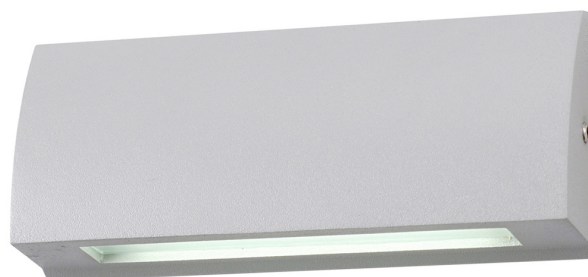

PRODUCT SPECIFICATIONS

Name: Taso

Material: Aluminium

Colour: Black, White or Silver

CRI: ≥80

IP Rating: IP54

Lamp Base: Built in LED

Wiring: Parallel

Dimmable: No

Warranty: 2 years replacement**

PART NUMBER	COLOUR TEMP	LUMENS*	INPUT VOLTAGE	BEAM ANGLE	INCLUDED GLOBES
HV3272C-BLK-12V	5500k	650lm	12v DC	120°	Built in 10w LED
HV3272W-BLK-12V	3000k	600lm	12v DC	120°	Built in 10w LED
HV3272C-WHT-12V	5500k	650lm	12v DC	120°	Built in 10w LED
HV3272W-WHT-12V	3000k	600lm	12v DC	120°	Built in 10w LED
HV3272C-SLV-12V	5500k	650lm	12v DC	120°	Built in 10w LED
HV3272W-SLV-12V	3000k	600lm	12v DC	120°	Built in 10w LED