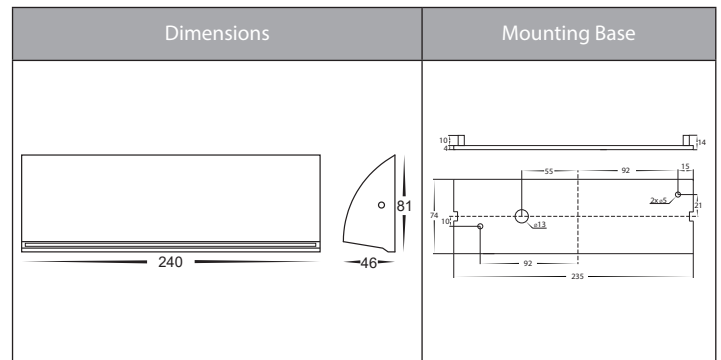

Product Ordering

Image	Part Number	Colour Temp	Lumens	Input Voltage	Beam Angle	Included LED	Barcode
	HV3272T-BLK-12V	3000k 4000k 5500k	600lm 625lm 650lm	12v DC	120°	TRI Colour 10w Built in LED	9350418014689
	HV3272T-WHT-12V	3000k 4000k 5500k	600lm 625lm 650lm	12v DC	120°	TRI Colour 10w Built in LED	9350418014740
	HV3272T-SLV-12V	3000k 4000k 5500k	600lm 625lm 650lm	12v DC	120°	TRI Colour 10w Built in LED	9350418014719

*Items ordered after 01-01-2022