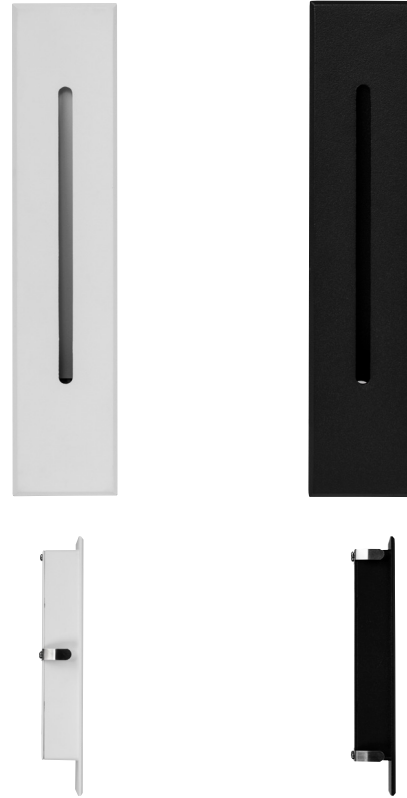

Paso Aluminium Recessed Wall Lights

Product Specifications

Name	Paso
Material	Aluminium
Colour	Black or White
Cut Out	Without Canister - 33mm (W) x 152mm (H)
	With Canister - 35mm (W) x 160mm (H)
IP Rating	IP20
IK Rating	IK08
Installation Type	Wall - Recessed
Driver	240v - Remote Driver Included
	12v DC - Requires External 12v DC LED Driver
Lamp Base	Built in LED
Max Wattage	3w
Protection Class	240v - 2 (No Earth Required)
	12v DC - 3 (Low Voltage)
Lamp Expectancy	>30,000hrs
CRI	CRI>80
Dimmable	Yes
Warranty	3 Years Replacement*

Optional Havit Compatible Accessories

Image	Part Number	Description
	HV3106-CAN	Canister to suit 12v DC Models
	12v DC LED Drivers	See Catalogue or Website for full range of 12v DC LED Drivers

Product Ordering

Image	Part Number	Colour Temp	Lumens	Input Voltage	Beam Angle	Included LED	Barcode
	HV3106T-BLK-240V	3000K 4000K 5500K	45lm 55lm 49lm	240v AC (Remote Driver)	36°	TRI Colour 3w Built in LED	9350418030467
	HV3106T-BLK-12V	3000K 4000K 5500K	45lm 55lm 49lm	12v DC	36°	TRI Colour 3w Built in LED	9350418030474
	HV3106T-WHT-240V	3000K 4000K 5500K	45lm 55lm 49lm	240v AC (Remote Driver)	36°	TRI Colour 3w Built in LED	9350418030443
	HV3106T-WHT-12V	3000K 4000K 5500K	45lm 55lm 49lm	12v DC	36°	TRI Colour 3w Built in LED	9350418030450