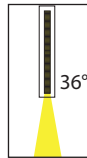

Paso Aluminium Recessed Wall Lights

Product Specifications

Name	Paso
Material	Aluminium
Colour	Black or White
Cut Out	Without Canister - 33mm (W) x 152mm (H)
	With Canister - 35mm (W) x 160mm (H)
IP Rating	IP20
IK Rating	IK08
Installation Type	Wall - Recessed
Driver	240v - Remote Driver Included
	12v DC - Requires External 12v DC LED Driver
Lamp Base	Built in LED
Max Wattage	3w
Protection Class	240v - 2 (No Earth Required)
	12v DC - 3 (Low Voltage)
Lamp Expectancy	>30,000hrs
CRI	CRI>80
Dimmable	Yes
Warranty	3 Years Replacement*