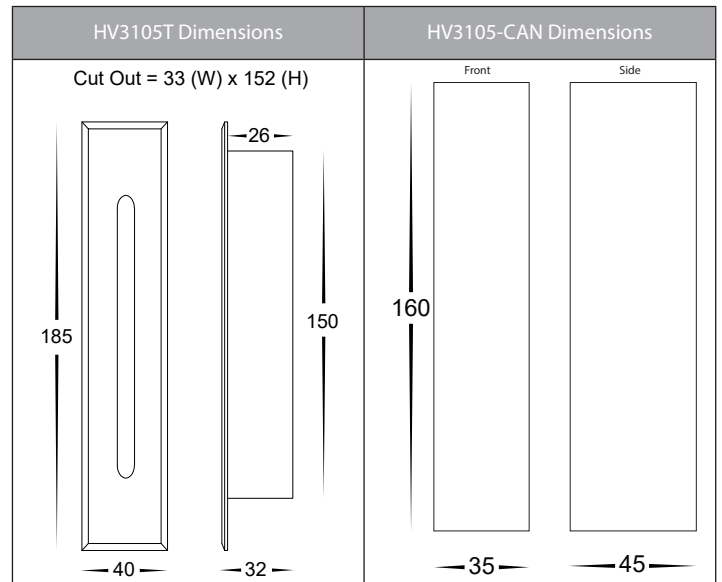

Optional Havit Compatible Accessories

Image	Part Number	Description
	HV3106-CAN	Canister to suit 12v DC Models
	12v DC LED Drivers	See Catalogue or Website for full range of 12v DC LED Drivers