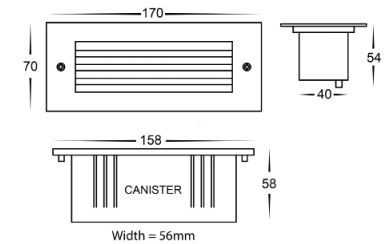

Bata 316 Stainless Steel Brick Lights

Name	Bata
Material	316 Stainless Steel Face + Aluminium Body
Colour	Stainless Steel or Poly Powder Coated Black or White
IP Rating	IP54
Colour Temp	<div style="display: flex; gap: 5px;"> <div style="width: 10px; height: 10px; background-color: #FFD700; border: 1px solid black;"></div> 3000k <div style="width: 10px; height: 10px; background-color: #ADD8E6; border: 1px solid black;"></div> 4000k <div style="width: 10px; height: 10px; background-color: #00CED1; border: 1px solid black;"></div> 5000k </div>
IK Rating	IK06
Installation Type	Wall - Recessed
Diffuser Type	Glass
Cable Length	150mm
Lamp Base	Built in LED
Max Wattage	6w
Protection Class	12v DC = 3 (No Earth Required) 240v = 1 (Earth Required)
Lamp Expectancy	<30,000hrs
CRI	CRI>80
Dimmable	No
Warranty	3 Years Replacement*

Dimensions

Product Ordering

Image	Part Number	Colour Temp	Lumens	Input Voltage	Beam Angle	Included LED	Barcode
	HV3006T-SS316-12V	<div style="display: flex; gap: 5px;"> <div style="width: 10px; height: 10px; background-color: #FFD700; border: 1px solid black;"></div> 3000K <div style="width: 10px; height: 10px; background-color: #ADD8E6; border: 1px solid black;"></div> 4000K <div style="width: 10px; height: 10px; background-color: #00CED1; border: 1px solid black;"></div> 5500K </div>	480lm 510lm 540lm	12v DC	120°	TRI Colour 6w Built in LED	9350418012173
	HV3006T-BLK-12V						9350418012180
	HV3006T-WHT-12V						9350418030566
	HV3006T-SS316-240V			240v AC			9350418035530
	HV3006T-BLK-240V						9350418035523
	HV3006T-WHT-240V						9350418035547