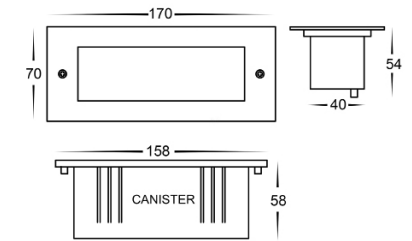

Bata 316 Stainless Steel Brick Lights

Name	Bata
Material	316 Stainless Steel Face + Aluminium Body
Colour	Stainless Steel or Poly Powder Coated Black or White
IP Rating	IP54
Colour Temp	<div style="display: flex; gap: 5px;"> <div style="width: 10px; height: 10px; background-color: #FFD700; border: 1px solid black;"></div> 3000k <div style="width: 10px; height: 10px; background-color: #ADD8E6; border: 1px solid black;"></div> 4000k <div style="width: 10px; height: 10px; background-color: #00CED1; border: 1px solid black;"></div> 5000k </div>
IK Rating	IK06
Installation Type	Wall - Recessed
Diffuser Type	Glass
Cable Length	150mm
Lamp Base	Built in LED
Max Wattage	6w
Protection Class	12v DC = 3 (No Earth Required) 240v = 1 (Earth Required)
Lamp Expectancy	<30,000hrs
CRI	CRI>80
Dimmable	No
Warranty	3 Years Replacement*

Dimensions

Warranty Terms & Conditions Website

Product Ordering

Image	Part Number	Colour Temp	Lumens	Input Voltage	Beam Angle	Included LED	Barcode
	HV3005T-SS316-12V	<div style="display: flex; gap: 5px;"> <div style="width: 10px; height: 10px; background-color: #FFD700; border: 1px solid black;"></div> 3000K <div style="width: 10px; height: 10px; background-color: #ADD8E6; border: 1px solid black;"></div> 4000K <div style="width: 10px; height: 10px; background-color: #00CED1; border: 1px solid black;"></div> 5500K </div>	480lm 510lm 540lm	12v DC	120°	TRI Colour 6w Built in LED	9350418012159
	HV3005T-BLK-12V						9350418012166
	HV3005T-WHT-12V						9350418030559
	HV3005T-SS316-240V			240v AC			9350418035509
	HV3005T-BLK-240V						9350418035493
	HV3005T-WHT-240V						9350418035516