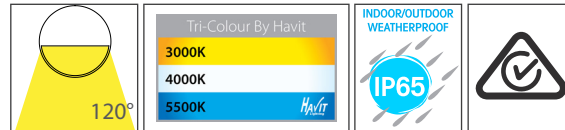

Veko Aluminium

Wall or Step Lights with Eyelid

Name	Veko
Material	Aluminium
Colour	Poly Powder Coated Black or White
IP Rating	IP65
Colour Temp	<div style="display: flex; gap: 5px;"> <div style="width: 10px; height: 10px; background-color: yellow; border: 1px solid black;"></div> 3000k <div style="width: 10px; height: 10px; background-color: lightblue; border: 1px solid black;"></div> 4000k <div style="width: 10px; height: 10px; background-color: blue; border: 1px solid black;"></div> 5500k </div>
IK Rating	IK10
Installation Type	Wall - Surface Mounted
Diffuser Type	Glass
Lamp Base	Built in LED
Max Wattage	10w
Protection Class	240v = 1 (Requires Earth) 12v DC = 3 (No Earth Required)
Lamp Expectancy	<30,000hrs
CRI	CRI>80
Dimmable	No
Warranty	3 Years Replacement