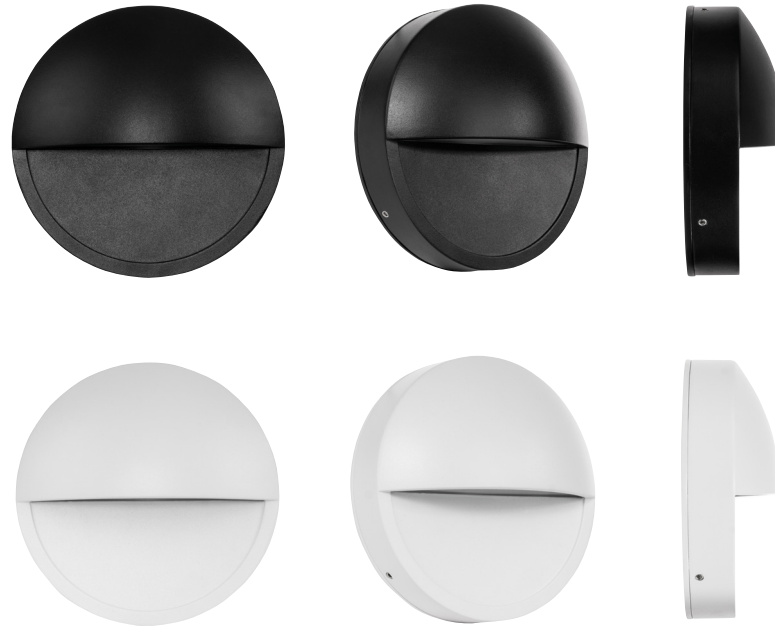

Veko Aluminium

Wall or Step Lights with Eyelid

Name	Veko
Material	Aluminium
Colour	Poly Powder Coated Black or White
IP Rating	IP65
Colour Temp	<div style="display: flex; gap: 5px;"> <div style="width: 10px; height: 10px; background-color: yellow; border: 1px solid black;"></div> 3000k <div style="width: 10px; height: 10px; background-color: lightblue; border: 1px solid black;"></div> 4000k <div style="width: 10px; height: 10px; background-color: blue; border: 1px solid black;"></div> 5500k </div>
IK Rating	IK10
Installation Type	Wall - Surface Mounted
Diffuser Type	Glass
Lamp Base	Built in LED
Max Wattage	10w
Protection Class	240v = 1 (Requires Earth) 12v DC = 3 (No Earth Required)
Lamp Expectancy	<30,000hrs
CRI	CRI>80
Dimmable	No
Warranty	3 Years Replacement

Product Ordering

Image	Part Number	Colour Temp	Lumens	Input Voltage	Beam Angle	Included LED	Barcode
	HV2928T-BLK-240V	3000k 4000k 5500k	500lm 510lm 505lm	240V AC	120°	TRI Colour 10w Built in LED	9350418033680
	HV2928T-BLK-12V			12V DC			9350418033703
	HV2928T-WHT-240V			240V AC			9350418033697
	HV2928T-WHT-12V			12V DC			9350418033710