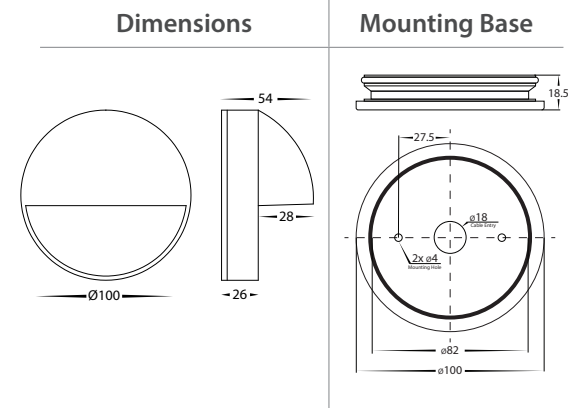

Veko Aluminium

Wall or Step Lights with Eyelid

Name	Veko
Material	Aluminium
Colour	Poly Powder Coated Black or White
IP Rating	IP65
Colour Temp	<div style="display: flex; gap: 5px;"> <div style="width: 10px; height: 10px; background-color: yellow; border: 1px solid black;"></div> 3000k <div style="width: 10px; height: 10px; background-color: lightblue; border: 1px solid black;"></div> 4000k <div style="width: 10px; height: 10px; background-color: blue; border: 1px solid black;"></div> 5500k </div>
IK Rating	IK10
Installation Type	Wall - Surface Mounted
Diffuser Type	Glass
Lamp Base	Built in LED
Max Wattage	10w
Protection Class	240v = 1 (Requires Earth) 12v DC = 3 (No Earth Required)
Lamp Expectancy	<30,000hrs
CRI	CRI>80
Dimmable	No
Warranty	3 Years Replacement

Product Ordering

Image	Part Number	Colour Temp	Lumens	Input Voltage	Beam Angle	Included LED	Barcode
	HV2928T-BLK-240V	3000k 4000k 5500k	500lm 510lm 505lm	240V AC	120°	TRI Colour 10w Built in LED	9350418033680
	HV2928T-BLK-12V			12V DC			9350418033703
	HV2928T-WHT-240V			240V AC			9350418033697
	HV2928T-WHT-12V			12V DC			9350418033710