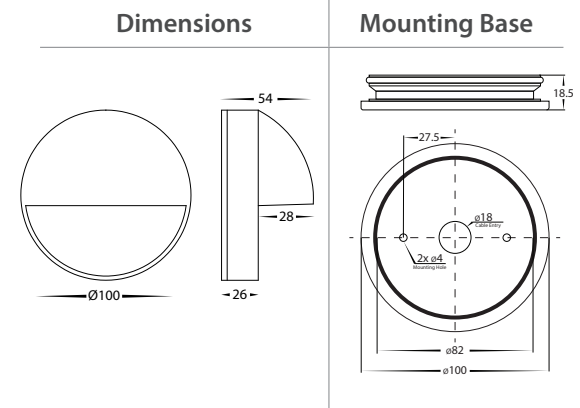

Veko Aluminium

Wall or Step Lights with Eyelid

Name	Veko
Material	Aluminium
Colour	Poly Powder Coated Black or White
IP Rating	IP65
Colour Temp	<div style="display: flex; gap: 5px;"> <div style="width: 10px; height: 10px; background-color: yellow; border: 1px solid black;"></div> 3000k <div style="width: 10px; height: 10px; background-color: lightblue; border: 1px solid black;"></div> 4000k <div style="width: 10px; height: 10px; background-color: blue; border: 1px solid black;"></div> 5500k </div>
IK Rating	IK10
Installation Type	Wall - Surface Mounted
Diffuser Type	Glass
Lamp Base	Built in LED
Max Wattage	6w
Protection Class	240v = 1 (Requires Earth) 12v DC = 3 (No Earth Required)
Lamp Expectancy	<30,000hrs
CRI	CRI>80
Dimmable	No
Warranty	3 Years Replacement

Warranty
Terms & Conditions

Website

Product Ordering

Image	Part Number	Colour Temp	Lumens	Input Voltage	Beam Angle	Included LED	Barcode
	HV2928T-BLK-240V	3000k 4000k 5500k	300lm 310lm 305lm	240V AC	120°	TRI Colour 6w Built in LED	9350418033642
	HV2928T-BLK-12V			12V DC			9350418033666
	HV2928T-WHT-240V			240V AC			9350418033659
	HV2928T-WHT-12V			12V DC			9350418033673