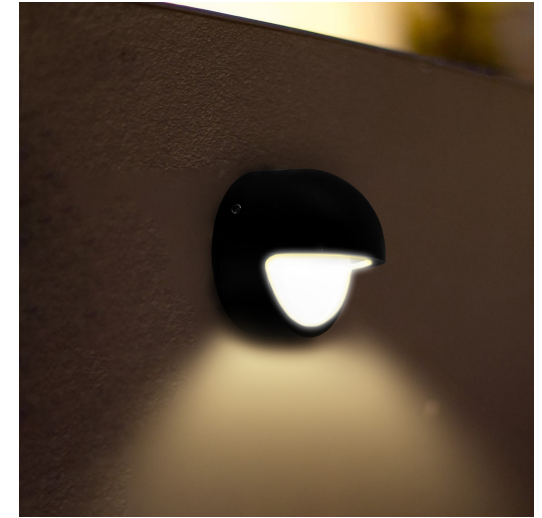

Veko Aluminium

Wall or Step Lights with Eyelid

Name	Veko
Material	Aluminium
Colour	Poly Powder Coated Black or White
IP Rating	IP65
Colour Temp	<div style="display: flex; gap: 5px;"> <div style="width: 10px; height: 10px; background-color: yellow; border: 1px solid black;"></div> 3000k <div style="width: 10px; height: 10px; background-color: lightblue; border: 1px solid black;"></div> 4000k <div style="width: 10px; height: 10px; background-color: blue; border: 1px solid black;"></div> 5500k </div>
IK Rating	IK10
Installation Type	Wall - Surface Mounted
Diffuser Type	Glass
Lamp Base	Built in LED
Max Wattage	6w
Protection Class	240v = 1 (Requires Earth) 12v DC = 3 (No Earth Required)
Lamp Expectancy	<30,000hrs
CRI	CRI>80
Dimmable	No
Warranty	3 Years Replacement

Warranty
Terms & Conditions

Website

Product Ordering

Image	Part Number	Colour Temp	Lumens	Input Voltage	Beam Angle	Included LED	Barcode
	HV2928T-BLK-240V	3000k 4000k 5500k	300lm 310lm 305lm	240V AC	120°	TRI Colour 6w Built in LED	9350418033642
	HV2928T-BLK-12V			12V DC			9350418033666
	HV2928T-WHT-240V			240V AC			9350418033659
	HV2928T-WHT-12V			12V DC			9350418033673