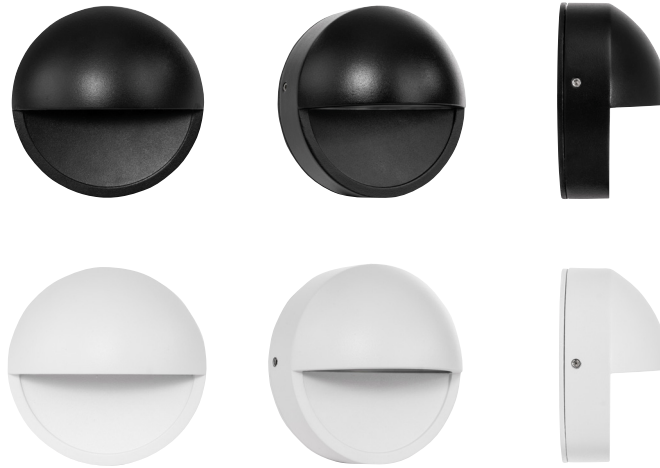

Veko Aluminium

Wall or Step Lights with Eyelid

Name	Veko
Material	Aluminium
Colour	Poly Powder Coated Black or White
IP Rating	IP65
Colour Temp	<div style="display: flex; gap: 5px;"> <div style="width: 10px; height: 10px; background-color: yellow; border: 1px solid black;"></div> 3000k <div style="width: 10px; height: 10px; background-color: lightblue; border: 1px solid black;"></div> 4000k <div style="width: 10px; height: 10px; background-color: blue; border: 1px solid black;"></div> 5500k </div>
IK Rating	IK10
Installation Type	Wall - Surface Mounted
Diffuser Type	Glass
Lamp Base	Built in LED
Max Wattage	6w
Protection Class	240v = 1 (Requires Earth) 12v DC = 3 (No Earth Required)
Lamp Expectancy	<30,000hrs
CRI	CRI>80
Dimmable	No
Warranty	3 Years Replacement

Warranty
Terms & Conditions

Website

Product Ordering

Image	Part Number	Colour Temp	Lumens	Input Voltage	Beam Angle	Included LED	Barcode
	HV2928T-BLK-240V	3000k 4000k 5500k	300lm 310lm 305lm	240V AC	120°	TRI Colour 6w Built in LED	9350418033642
	HV2928T-BLK-12V			12V DC			9350418033666
	HV2928T-WHT-240V			240V AC			9350418033659
	HV2928T-WHT-12V			12V DC			9350418033673