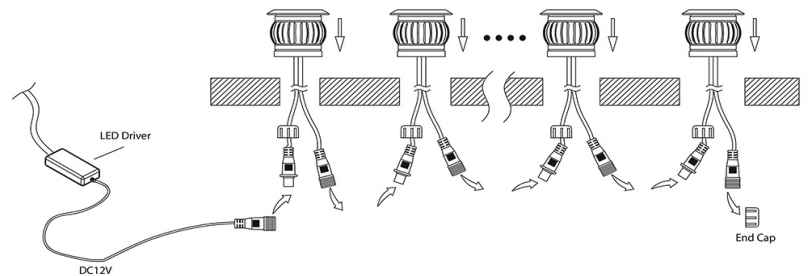

PRODUCT SPECIFICATIONS

Name: Uton
Material: Polycarb
Colour: White
IP Rating: IP65
Lamp Base: Built in LED
CRI: ≥80
Cable Length: 2x 1500mm with DIY plug
Wiring: Parallel
Dimmable: Yes with remote
Warranty: 2 Years Replacement**

DIMENSIONS

INSTALLATION DIAGRAM

OPTIONAL ACCESSORIES

HV2826-2M-EXT

2M EXTENSION CABLE

HV2826-4M-EXT

4M EXTENSION CABLE

LED DRIVER