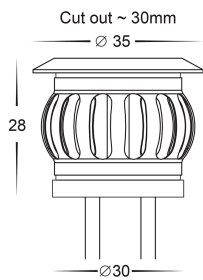

PRODUCT SPECIFICATIONS

Name: Uton
Material: Polycarb
Colour: White
IP Rating: IP65
Lamp Base: Built in LED
CRI: ≥80
Cable Length: 2x 1500mm with DIY plug
Wiring: Parallel
Dimmable: Yes with remote
Warranty: 2 Years Replacement**

DIMENSIONS

INSTALLATION DIAGRAM

OPTIONAL ACCESSORIES

HV2826-2M-EXT

2M EXTENSION CABLE

HV2826-4M-EXT

4M EXTENSION CABLE

LED DRIVER