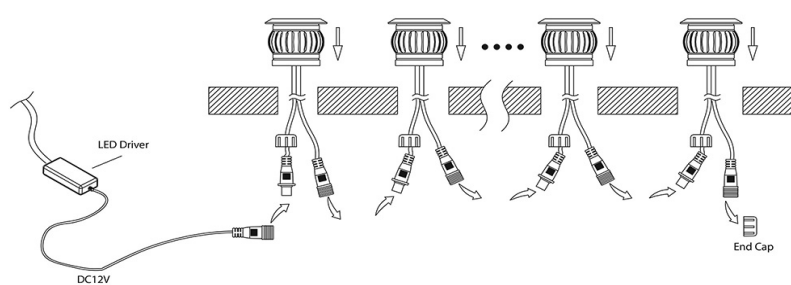

PRODUCT SPECIFICATIONS

Name: Uton
Material: Polycarb
Colour: White
IP Rating: IP65
Lamp Base: Built in LED
CRI: ≥80
Cable Length: 2x 1500mm with DIY plug
Wiring: Parallel
Dimmable: No
Warranty: 2 Years Replacement**

DIMENSIONS

INSTALLATION DIAGRAM

OPTIONAL ACCESSORIES

HV2826-2M-EXT

2M EXTENSION CABLE

HV2826-4M-EXT

4M EXTENSION CABLE

LED DRIVER

IMAGE	PART NUMBER	COLOURTEMP	LUMENS	INPUT	BEAM ANGLE	INCLUDED LED
	HV28271C	5500K	50lm	12v DC	120°	0.5w Built in LED
	HV28271W	3000K	40lm			

12v DC models must be used with suitable 12v DC LED Driver

* Lumen output measured at source