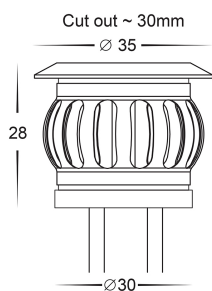

PRODUCT SPECIFICATIONS

Name: Uton
Material: Polycarb
Colour: White
IP Rating: IP65
Lamp Base: Built in LED
CRI: ≥80
Cable Length: 2x 1500mm with DIY plug
Wiring: Parallel
Dimmable: No
Warranty: 2 Years Replacement**

DIMENSIONS

INSTALLATION DIAGRAM

OPTIONAL ACCESSORIES

HV2826-2M-EXT

2M EXTENSION CABLE

HV2826-4M-EXT

4M EXTENSION CABLE

LED DRIVER