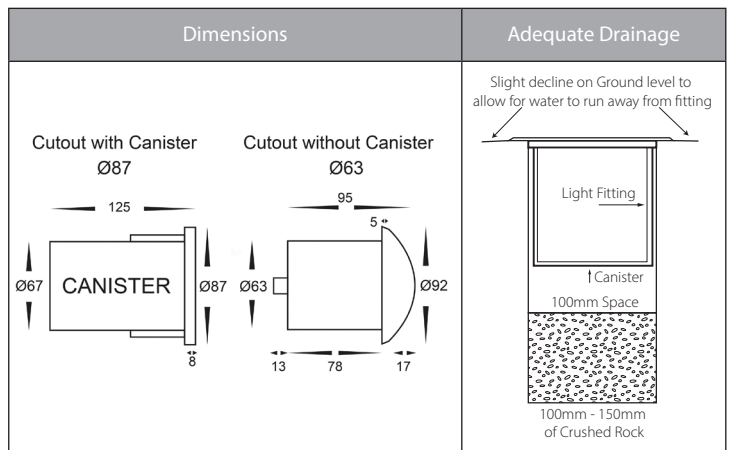

Viale Brass

4 Way Inground or Wall Light

Product Specifications

Name	Viale
Material	316 Stainless Steel + Brass
Colour	Stainless Steel + Brass Face
IP Rating	IP65
IK Rating	IK10
Installation Type	Inground or Wall - Recessed
Trafficable	500kg
Cable Length	300mm
Lamp Base	MR16
Max Wattage	20w
Protection Class	3 (No Earth Required)
Lamp Expectancy	<30,000hrs
Diffuser Type	Clear Glass
CRI	CRI>80
Dimmable	No - Not with Globes Supplied
Warranty	3 Years Replacement*

Product Ordering

Part Number	Colour Temp	Lumens	Input Voltage	Beam Angle	Included LED	Barcode
HV19092T-BR	3000k 4000k 5500k	270lm 285lm 300lm	12v DC	120°	TRI Colour 5w MR16 LED	9350418030139

*Items ordered after 01-01-2022