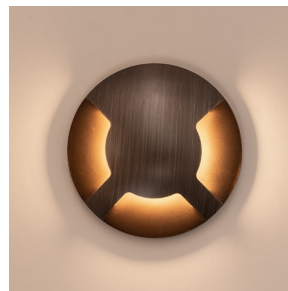

# Viale 316 Antique Brass 3 Way Inground or Wall Light

## Product Specifications

Name	Viale
Material	316 Stainless Steel + Brass Face
Colour	Stainless Steel + Antique Brass Face
IP Rating	IP65
IK Rating	IK10
Installation Type	Inground or Wall - Recessed
Trafficable	500kg
Cable Length	300mm
Lamp Base	MR16
Max Wattage	20w
Protection Class	3 (No Earth Required)
Lamp Expectancy	<30,000hrs
Diffuser Type	Clear Glass
CRI	CRI>80
Dimmable	No - Not with Globes Supplied
Warranty	3 Years Replacement*