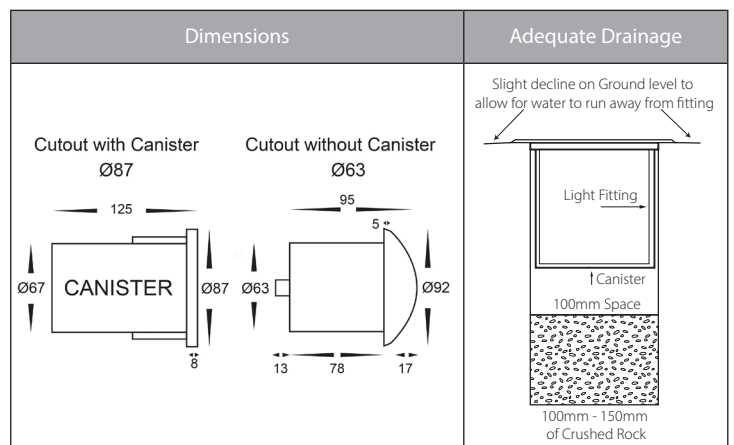

Product Ordering

Part Number	Colour Temp	Lumens	Input Voltage	Beam Angle	Included LED	Barcode
HV19082T-AB	3000k 4000k 5500k	270lm 285lm 300lm	12v DC	120°	TRI Colour 5w MR16 LED	9350418030092

*Items ordered after 01-01-2022