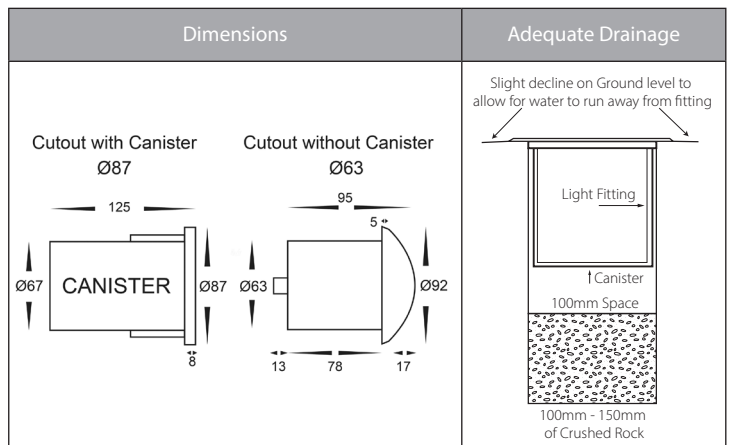

Optional Havit Compatible Accessories

Image	Part Number	Colour Temp	Input Voltage	Beam Angle	Included LED
	HV9507	3000k 4000k 5500k	12v DC	60°	TRI Colour 3/5/7w MR16 LED
	HV9508		24v DC		
	12v DC LED Drivers	See Catalogue or Website for full range of 12v DC LED Drivers