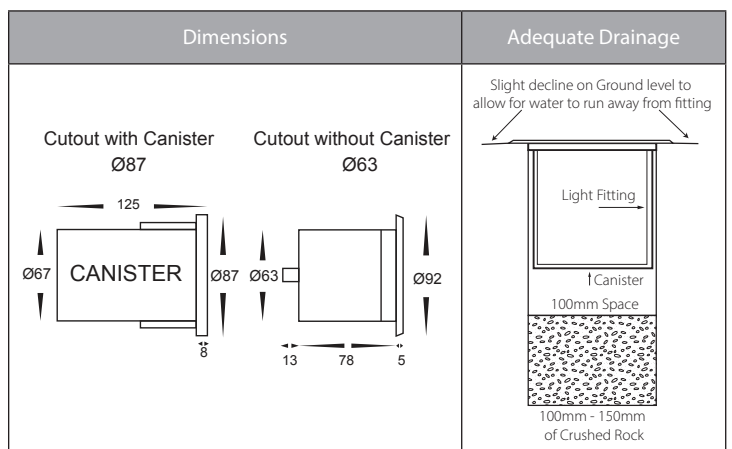

Olo Antique Brass Recessed Inground or Wall Light

Product Specifications

Name	Olo
Material	316 Stainless Steel + Brass
Colour	Stainless Steel + Antique Brass Face
IP Rating	IP65
IK Rating	IK10
Installation Type	Wall or Inground- Recessed
Trafficable	500kg
Cable Length	300mm
Lamp Base	MR16
Max Wattage	20w
Protection Class	3 (No Earth Required)
Lamp Expectancy	<30,000hrs
Diffuser Type	Clear Glass
CRI	CRI>80
Dimmable	No - Not with supplied globes
IK Rating	IK08
Warranty	3 Years Replacement*

Product Ordering

Part Number	Colour Temp	Lumens	Input Voltage	Beam Angle	Included LED	Barcode
HV19022T-AB	3000k 4000k 5500k	270lm 285lm 300lm	12v DC	120°	TRI Colour 5w MR16 LED	9350418030009

*Items ordered after 01-01-2022