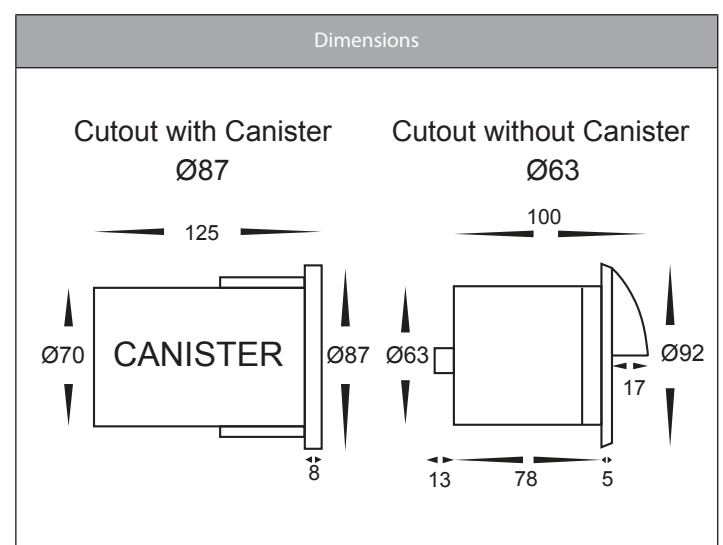

## Product Specifications

Name	Olo
Material	316 Stainless Steel + Brass
Colour	Stainless Steel + Graphite Coloured Brass Face
IP Rating	IP65
Installation Type	Wall - Recessed
Cable Length	300mm
Lamp Base	MR16
Max Wattage	20w
Protection Class	3 (No Earth Required)
Lamp Expectancy	<30,000hrs
Diffuser Type	Clear Glass
CRI	CRI>80
Dimmable	No - Not with supplied globes
IK Rating	IK08
Warranty	3 Years Replacement*

## Optional Havit Compatible Accessories

Image	Part Number	Colour Temp	Input Voltage	Beam Angle	Included LED
	HV9507	3000k 4000k 5500k	12v DC	60°	<b>TRI Colour</b> 3/5/7w MR16 LED
	HV9508		24v DC		
	HV190-HC	Honeycomb Lens			
	12v DC LED Drivers	See Catalogue or Website for full range of 12v DC LED Drivers			

## Product Ordering

Part Number	Colour Temp	Lumens	Input Voltage	Beam Angle	Included LED	Barcode
<b>HV19012T-GPH</b>	3000k 4000k 5500k	270lm 285lm 300lm	12v DC	120°	<b>TRI Colour</b> 5w MR16 LED	9350418029997