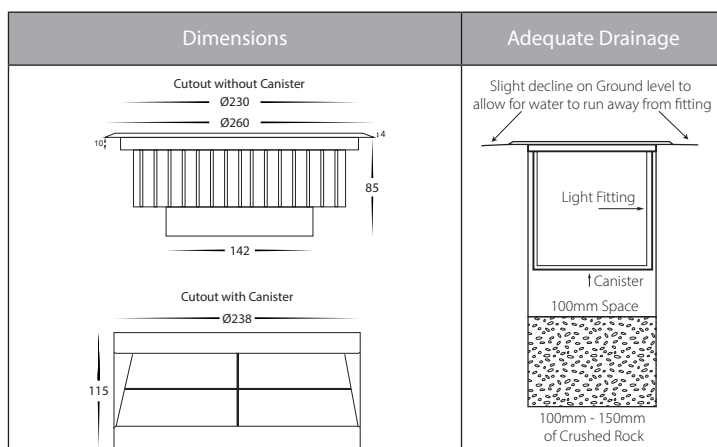

Product Ordering

Part Number	Colour Temp	Lumens	Input Voltage	Beam Angle	Included LED	Barcode
HV1835W-12V	3000k	2400lm	12v DC	120°	30w Built in LED	9350418001177
HV1835W-240V	3000k	2400lm	240v AC	120°	30w Built in LED	9350418000422
HV1835C-12V	5500K	2700lm	12v DC	120°	30w Built in LED	9350418004772
HV1835C-240V	5500K	2700lm	240v AC	120°	30w Built in LED	9350418000415

*Items ordered after 01-01-2022