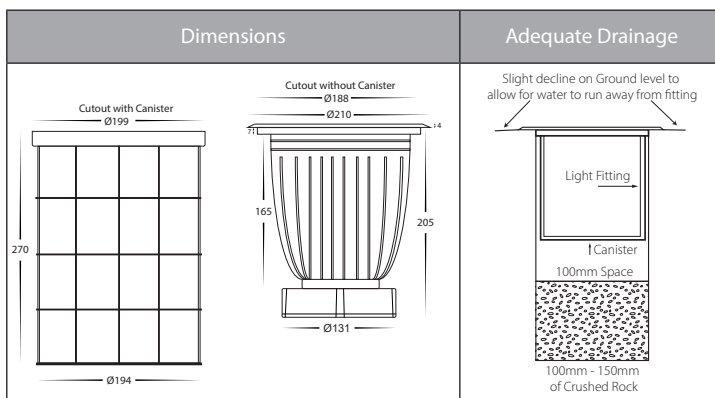

Optional Havit Compatible Accessories

Image	Part Number	Description
	HV9971	Stainless Steel Maintenance Kit - Kit includes rejuvenating paste + Spray for final protection coating
	12v DC LED Drivers	See Catalogue or Website for full range of 12v DC LED Drivers
	HV1834-F-SH	Security Face
	HV1834-HC	Honeycomb Lens