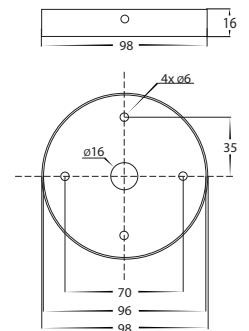

Mounting Base

Product Ordering

Image	Part Number	Colour Temp	Lumens	Input Voltage	Beam Angle	Included LED	Barcode
	HV1616T-SS316-240V	3000k 4000k 5500k	700lm 720lm 740lm	240V AC	120°	TRI Colour 9w E27 LED	9350418016256
	HV1616T-SS316-12V		270lm 285lm 300lm	12V DC		TRI Colour 5w MR16 LED	9350418016249
	HV1616T-BLK-240V		700lm 720lm 740lm	240V AC		TRI Colour 9w E27 LED	9350418016232
	HV1616T-BLK-12V		270lm 285lm 300lm	12V DC		TRI Colour 5w MR16 LED	9350418016225

Optional Havit Compatible Accessories

Image	Part Number	Colour Temp	Input Voltage	Beam Angle	Included LED
	12v DC LED Drivers	See Catalogue or Website for full range of 12v DC LED Drivers			
	HV9507	3000K 4000K 5500K	12v DC	60°	TRI Colour 3 / 5 / 7w MR16 LED
	HV9508		24v DC		
	HV1607	Optional Spike for installation into ground