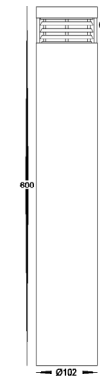

# Maxi 600 Louvred 316 Stainless Steel Bollard Lights

Name	Maxi Louvre 600
Material	316 Stainless Steel
Colour	Stainless Steel or Poly Powder Coated Black
IP Rating	IP54
Colour Temp	<div style="display: flex; gap: 5px;"> <div style="width: 10px; height: 10px; background-color: #FFD700; border: 1px solid black;"></div> 3000k  <div style="width: 10px; height: 10px; background-color: #ADD8E6; border: 1px solid black;"></div> 4000k  <div style="width: 10px; height: 10px; background-color: #0000FF; border: 1px solid black;"></div> 5500k         </div>
IK Rating	IK08
Installation Type	Ground - Surface Mounted
Diffuser Type	Clear Perspex
Lamp Base	E27 or MR16
Max Wattage	15w - Must be used with LED Globes only
Protection Class	240v = 1 (Requires Earth) 12v DC = 3 (No Earth Required)
Lamp Expectancy	<30,000hrs
CRI	CRI>80
Dimmable	No - Not with supplied globes
Warranty	3 Years Replacement

## Dimensions

## Product Ordering

Image	Part Number	Colour Temp	Lumens	Input Voltage	Beam Angle	Included LED	Barcode
	<b>HV1616T-SS316-240V</b>	3000k 4000k 5500k	700lm 720lm 740lm	240V AC	120°	<b>TRI Colour</b> 9w E27 LED	9350418016256
	<b>HV1616T-SS316-12V</b>		270lm 285lm 300lm	12V DC		<b>TRI Colour</b> 5w MR16 LED	9350418016249
	<b>HV1616T-BLK-240V</b>		700lm 720lm 740lm	240V AC		<b>TRI Colour</b> 9w E27 LED	9350418016232
	<b>HV1616T-BLK-12V</b>		270lm 285lm 300lm	12V DC		<b>TRI Colour</b> 5w MR16 LED	9350418016225