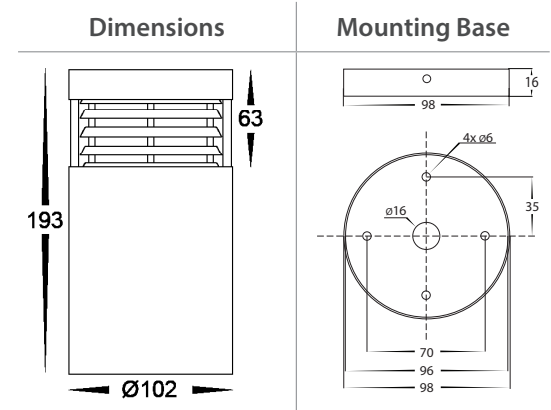

# Mini 190 Louvred 316 Stainless Steel Bollard Lights

Name	Mini Louvre 190
Material	316 Stainless Steel
Colour	Stainless Steel or Poly Powder Coated Black
IP Rating	IP54
Colour Temp	<div style="display: flex; gap: 5px;"> <div style="width: 10px; height: 10px; background-color: #FFD700; border: 1px solid black;"></div> 3000k  <div style="width: 10px; height: 10px; background-color: #ADD8E6; border: 1px solid black;"></div> 4000k  <div style="width: 10px; height: 10px; background-color: #0000FF; border: 1px solid black;"></div> 5500k         </div>
IK Rating	IK08
Installation Type	Ground - Surface Mounted
Diffuser Type	Clear Perspex
Lamp Base	E27 or MR16
Max Wattage	15w - Must be used with LED Globes only
Protection Class	240v = 1 (Requires Earth) 12v DC = 3 (No Earth Required)
Lamp Expectancy	<30,000hrs
CRI	CRI>80
Dimmable	No - Not with supplied globes
Warranty	3 Years Replacement

## Product Ordering

Image	Part Number	Colour Temp	Lumens	Input Voltage	Beam Angle	Included LED	Barcode
	<b>HV1615T-SS316-240V</b>	3000k 4000k 5500k	700lm 720lm 740lm	240V AC	120°	<b>TRI Colour</b> 9w E27 LED	9350418016218
	<b>HV1615T-SS316-12V</b>		270lm 285lm 300lm	12V DC		<b>TRI Colour</b> 5w MR16 LED	9350418016201
	<b>HV1615T-BLK-240V</b>		700lm 720lm 740lm	240V AC		<b>TRI Colour</b> 9w E27 LED	9350418016195
	<b>HV1615T-BLK-12V</b>		270lm 285lm 300lm	12V DC		<b>TRI Colour</b> 5w MR16 LED	9350418016188